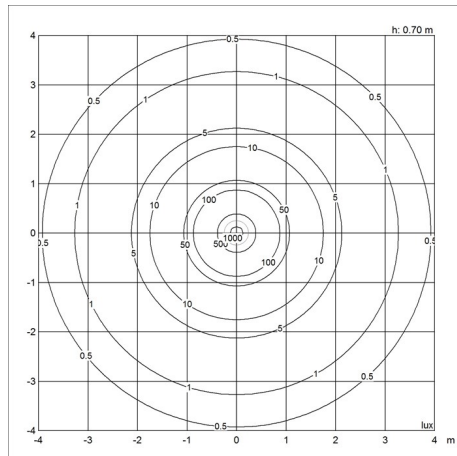

Product family

PH 5 Mini

Light distribution diagrams

Cartesian

Isolux

Polar

Spare parts & accessories

Product	Variant number
Canopy White 2-part tophat ®	5749329034
Canopy Black 2-part tophat®	5749329021
PH 5 electrical assembly white f/old	5741086498
PH 5 PLUS/PH 50 glass disc	5741093300
Extension nipple f/stand. suspen	5741480670
PH 5 red/blue 100W inc bottom plate	5741481394
PH 5 (classic) spacers (1 SET)	5741093407
PH 5 spacers painted bronze (1 set)	5741100235
Relief nipple white	5741481268
PH 50 spacers (1 set)	5741100015
PH 5 (plus) white matt elec assemb	5741086443
PH 5 spacers painted white (1 set)	5741100248
PH 5 spacers monochrome white (1 set)	5741106093
PH 5 spacers monochrome blue (1 set)	5741106103
PH 5 spacers monochrome black (1 set)	5741106116

Data specifications

Colour **Copper** Length **500**

Width	500
Built-in Height	-
Class	II
Standby (W)	-
Inrush Current	-
Kelvin	-
SDCM	-
Watt	-
Light control	-
UGR Transversal / Axial	14.4/14.4
Driver life	-

Height	267
IP class	20
Net Weight	3.5
Power Factor (P = 100 % / P = 50 %)	-
Light source	1x75W E27
CRI	-
Lumen	-
Efficacy	-
Min. Dim Level (%)	-
L80B50 (hours)	-