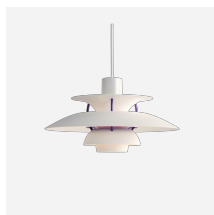

Product family

PH 5 Mini