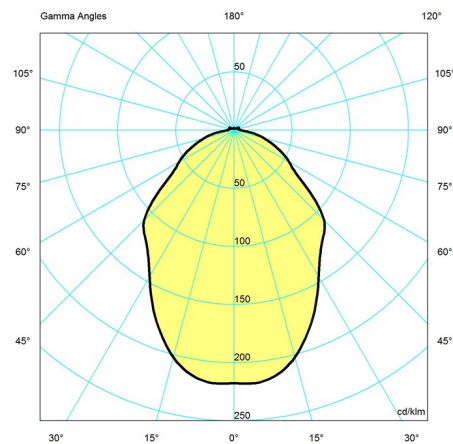

Polar

Spare parts & accessories

Product	Variant number
Canopy White 2-part tophat ®	5749329034
Canopy Black 2-part tophat®	5749329021
PH 5 electrical assembly white f/old	5741086498
PH 5 PLUS/PH 50 glass disc	5741093300
Extension nipple f/stand. suspen	5741480670
PH 5 red/blue 100W inc bottom plate	5741481394
PH 5 (classic) spacers (1 SET)	5741093407
PH 5 spacers painted bronze (1 set)	5741100235
Relief nipple white	5741481268
PH 50 spacers (1 set)	5741100015
PH 5 (plus) white matt elec assemb	5741086443
PH 5 spacers painted white (1 set)	5741100248
PH 5 spacers monochrome white (1 set)	5741106093
PH 5 spacers monochrome blue (1 set)	5741106103
PH 5 spacers monochrome black (1 set)	5741106116

Data specifications

Colour **Copper** Length **500**