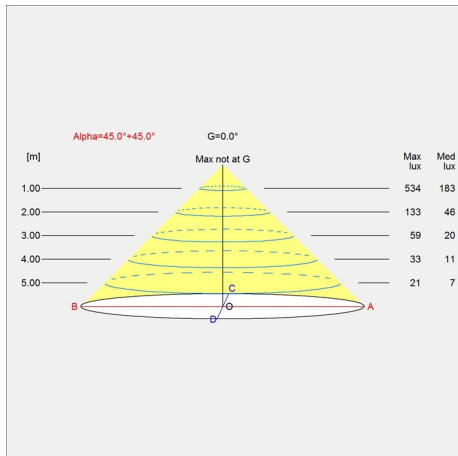

Light distribution diagrams

Cartesian