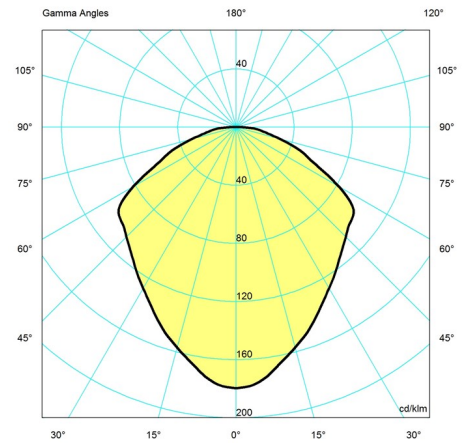

Polar

Spare parts & accessories

Product

- PH 3-2½ Bollard/Wall, 3 x black top screws
- PH 3-2½ Bollard/Wal glass
- PH3-2½ BOL/TOLDBOD BOLEARTH ANCHOR NEW

Variant number

- 5747293405
- 5747293418
- 5747293696

Data specifications

Colour	Black	Length	283
Width	283	Height	909
IP class	44	IK class	-
Class	I	Net Weight	3.4
Wind Load (m2)	-	Standby (W)	-
Power Factor (P = 100 % / P = 50 %)	-	Inrush Current	-
Light source	1x60W E27	Kelvin	-