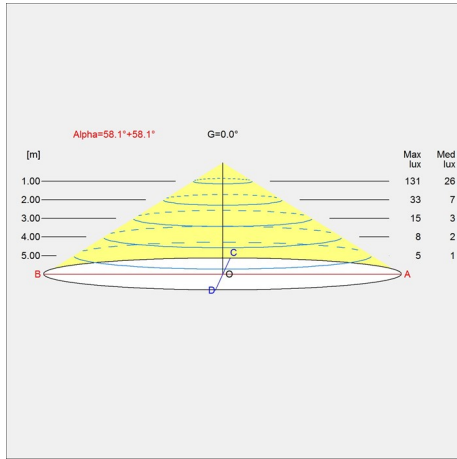

Light source

1x60W E27

Information

Earth anchor to be ordered separately. Anchor bolts to be sourced locally.

Related products

PH 3-2½ Wall

Light distribution diagrams

Cartesian

Data specifications

Colour	Black	Length	283
Width	283	Height	909
IP class	44	IK class	-
Class	I	Net Weight	3.4
Wind Load (m2)	-	Standby (W)	-
Power Factor (P = 100 % / P = 50 %)	-	Inrush Current	-
Light source	1x60W E27	Kelvin	-