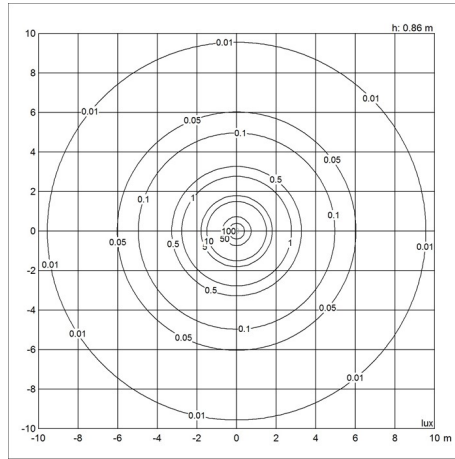

Light distribution diagrams

Isolux

Spare parts & accessories

Product

- PH 3-2½ Bollard/Wall, 3 x black top screws
- PH 3-2½ Bollard/Wal glass
- PH3-2½ BOL/TOLDBOD BOLEARTH ANCHOR NEW

Variant number

- 5747293405
- 5747293418
- 5747293696

Data specifications

Colour	Black	Length	283
Width	283	Height	909
IP class	44	IK class	-
Class	I	Net Weight	3.4
Wind Load (m2)	-	Standby (W)	-
Power Factor (P = 100 % / P = 50 %)	-	Inrush Current	-
Light source	1x60W E27	Kelvin	-