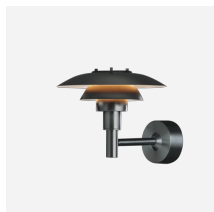

PH 3-2½ BOLLARD

PH 3-2½ Bollard - 5747293447

The fixture is designed based on the principle of a reflective three-shade system, which directs the light downwards. The shades have a matt white painted interior surface, diffusing the light in a comfortable way.

Finish

Black, powder coated.

Materials

Top shade: Spun stainless steel. Middle/lower shade: Spun stainless steel. Shadeholder: Form pressed glass. Post: Stainless steel.

Sizes and weights

Width x Height x Length (mm) | 283 x 909 x 283 Max 3.4 kg

Light source

1x60W E27

Information

Earth anchor to be ordered separately. Anchor bolts to be sourced locally.

Related products

PH 3-2½ Wall

Light distribution diagrams

Cartesian

Isolux

Polar

Spare parts & accessories

Product

- PH 3-2½ Bollard/Wall, 3 x black top screws
- PH 3-2½ Bollard/Wal glass
- PH3-2½ BOL/TOLDBOD BOLEARTH ANCHOR NEW

Variant number

- 5747293405
- 5747293418
- 5747293696