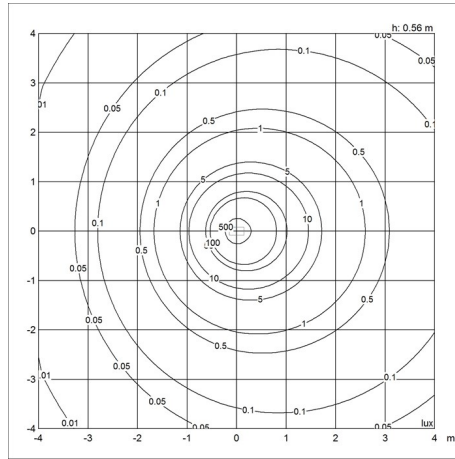

AJ Mini Table

AJ Royal

Light distribution diagrams

Cartesian

Isolux

Polar

Data specifications

Colour	Black	Length	-
Width	215	Height	560
Built-in Height	-	IP class	20
Class	II	Net Weight	2.1
Standby (W)	-	Power Factor (P = 100 % / P = 50 %)	-
Inrush Current	-	Light source	1x20W E27
Kelvin	-	CRI	-
SDCM	-	Lumen	-
Watt	-	Efficacy	-
Light control	-	Min. Dim Level (%)	-
UGR Transversal / Axial	21.2/15.7	L80B50 (hours)	-
Driver life	-		