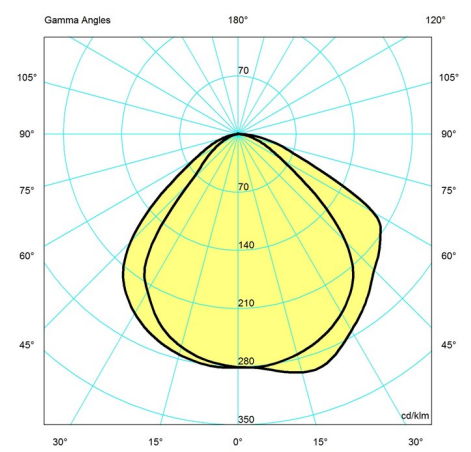

AJ Mini Table

AJ Royal

Light distribution diagrams

Cartesian

Isolux

Polar

Data specifications

Colour	Black	Length	-
Width	215	Height	560
Built-in Height	-	IP class	20
Class	II	Net Weight	2.1
Standby (W)	-	Power Factor (P = 100 % / P = 50 %)	-
Inrush Current	-	Light source	1x20W E27
Kelvin	-	CRI	-
SDCM	-	Lumen	-
Watt	-	Efficacy	-
Light control	-	Min. Dim Level (%)	-
UGR Transversal / Axial	21.2/15.7	L80B50 (hours)	-
Driver life	-		