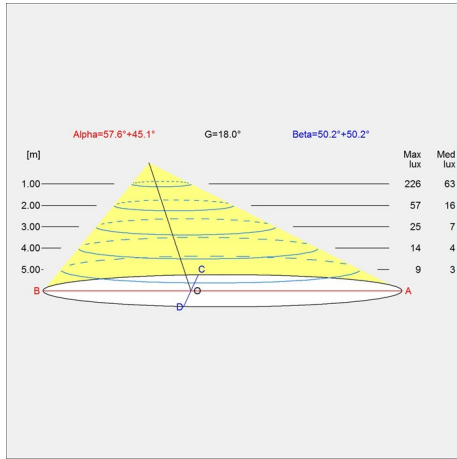

AJ Mini Table

AJ Royal

Light distribution diagrams

Cartesian

Isolux

Polar

Data specifications

Colour	Black	Length	-
Width	215	Height	560
Built-in Height	-	IP class	20
Class	II	Net Weight	2.1
Standby (W)	-	Power Factor (P = 100 % / P = 50 %)	-
Inrush Current	-	Light source	1x20W E27
Kelvin	-	CRI	-
SDCM	-	Lumen	-
Watt	-	Efficacy	-
Light control	-	Min. Dim Level (%)	-
UGR Transversal / Axial	21.2/15.7	L80B50 (hours)	-
Driver life	-		