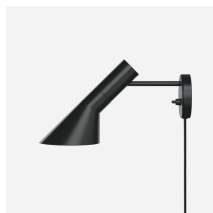

AJ Table

AJ Table - 5744166069

The fixture emits downward directed light. The angle of the shade can be adjusted to optimize light distribution. The shade is painted white on the inside to ensure a soft comfortable light.

**Set location:
Alpha Dominche**

Set location - The Qvest

Product info

Information

The white version is supplied with a white cable. The other versions are supplied with a black cable.

Mounting

Cable type: Plastic cord with plug. Cable length: 2.4m. Light control: Switch in lamp stand.

Finish

Stainless Steel, polished. White, Black, Aubergine, Dark Green, Dark Grey, Light Grey, Midnight Blue, Pale Petroleum, Rusty Red, Yellow Ochre, wet painted.

Materials

Shade: Spun steel or stainless steel. Base: Die cast zinc or stainless steel. Stem: Steel or stainless steel.

Light source

1x20W E27

Information

The white version is supplied with a white cable. The other versions are supplied with a black cable.

Product family

AJ Floor

AJ Wall

AJ 50 Wall