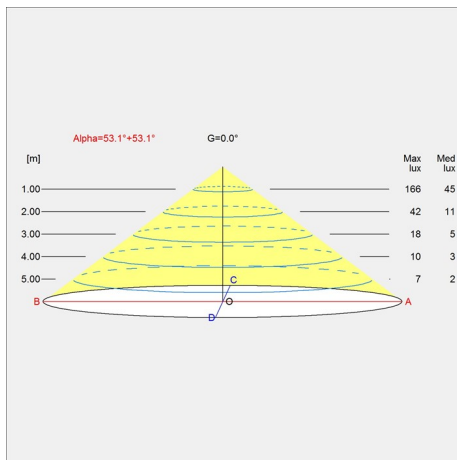

Design

GamFratesi

Weight

Min: 2.1 kg Max: 2.2 kg

Finish

Black, Brass/black, Brass/white, White

Light distribution diagrams

Cartesian