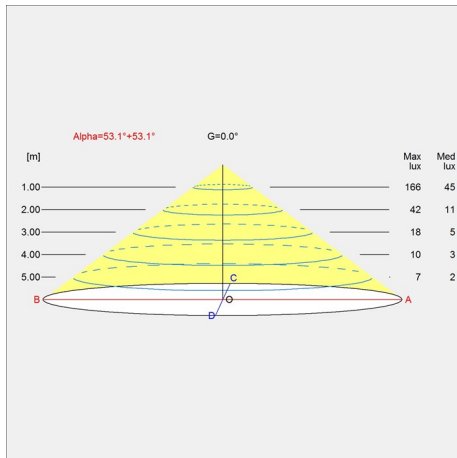

Design

GamFratesi

Weight

Min: 3.05 kg Max: 3.6 kg

Finish

Black, Brass/black, Brass/white, White

Light distribution diagrams

Cartesian