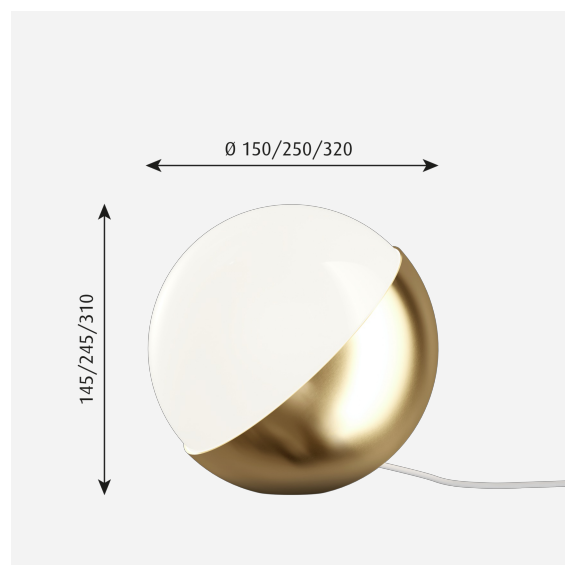

Product info

Information

The untreated brass will change over time and develop a patina.

Mounting

Glass can be unscrewed to change the light source. Cable type: Plastic cord. Black for black version and white on brass versions. Cable length: 2.5 m. Ø150: On/off switch on cable. Ø250 and Ø320: Electronic dimmer on cable for regulation of light brightness (requires suitable light source).

Finish

Matt black, wet painted or brushed brass with fine hairlines. White opal glass, glossy. Unlacquered brass which will develop a patina.

Materials

Glass: Mouth-blown, 3-layered opal glass, glossy. Housing: Deep drawn aluminum or brass. Please note the untreated brass will patinate.

Sizes and weights

Width x Height x Length (mm) | 250 x 244 x 250 Max 3.8 kg | 320 x 310 x 320 Max 7.9 kg | 150 x 145 x 150 Max 1.3 kg

Class

Ingress protection IP20. Electric shock protection II.

Information

The untreated brass will change over time and develop a patina.

Related products

Product variants

Dimension	Colour	Cable type	Switch
Ø 150	● Black	Black cord	With dimmer
Ø 250	● Brass	White cord	With switch
Ø 320