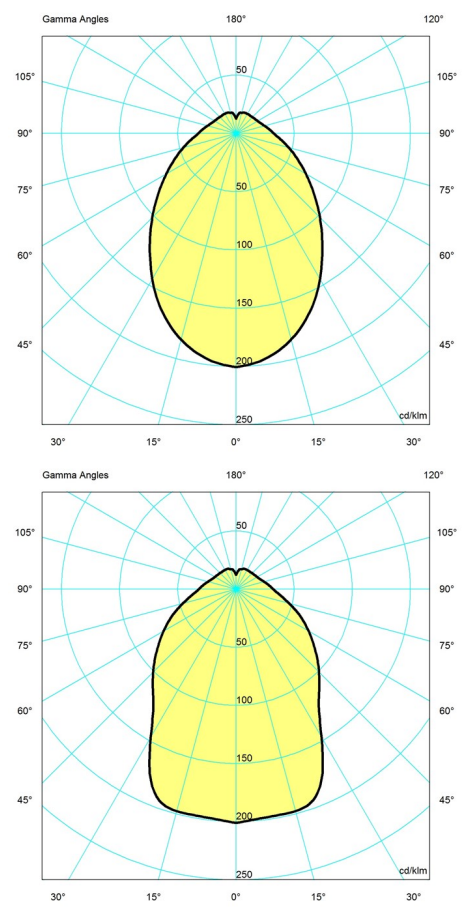

PATERA OVAL

The pendant is a glowing ellipsoid made up of diamond-shaped cells. Each cell has been carefully designed to capture light and to conceal the light source from viewing angles above 40 degrees. Below 40 degrees the lamp allows direct, downward light. The round opening underneath provides direct light with a soft transition towards the reflected light. The pendant can be used with or without a diffuser plate, depending on whether the view of the light source creates an unwanted glare or not.

Design

Oivind Slaatto

Weight

Min: 1.504 kg Max: 2.637 kg

Dimensions

Ø 500

Finish

White matt

Light distribution diagrams

Cartesian

Isolux

Polar

Spare parts & accessories

Product

Canopy White 2-part tophat @
 Patera Oval bottom diffuser
 PATERA OVAL SUSP 500 40W E27

Variant number