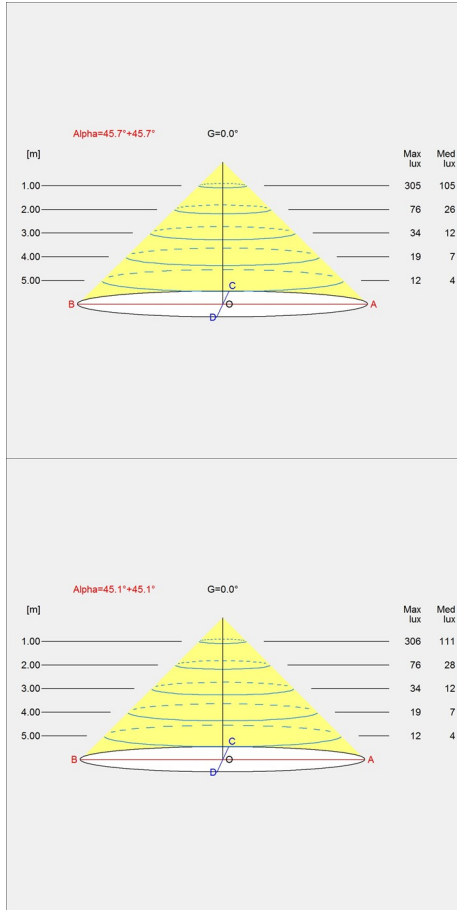

Light distribution diagrams

Cartesian