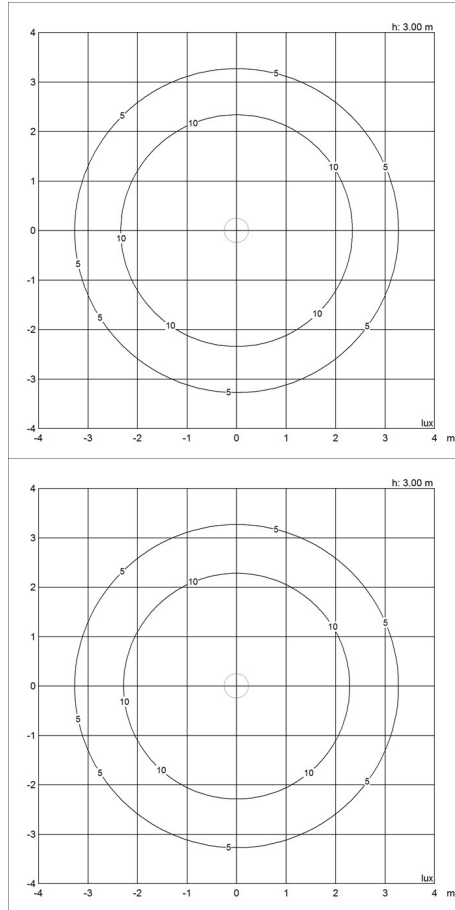

Light distribution diagrams

Isolux

Spare parts & accessories

Product

Canopy White 2-part tophat @
Patera Oval bottom diffuser
PATERA OVAL SUSP 500 40W E27

Variant number

5749329034
5741106019
5741105968