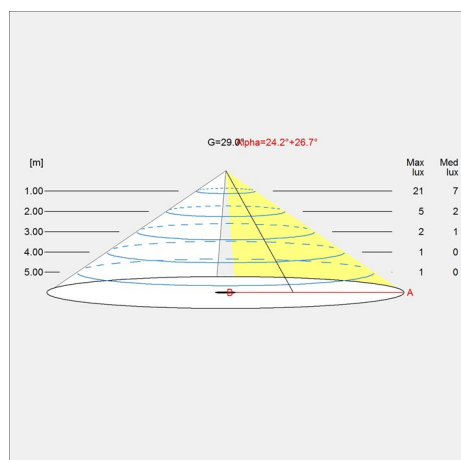

Design

Verner Panton

Weight

Min: 0.4 kg Max: 0.4 kg

Finish

Black, Coral, Grey opal acryl, Orange, Pale blue, Pale blue opal acryl, Pale rose, Pale rose opal acryl, White, White opal acryl

Light distribution diagrams

Cartesian