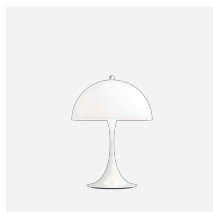

# PANTHELLA 160 PORTABLE

This portable table lamp emits a glare-free, soft, and comfortable light. The metal shade variants reflects the light downwards and provides pleasant illumination created by the inner white painted shade and the reflection from the trumpet-shaped stem. The opal acrylic variants provides gentle illumination and subtle ambience due to the transparency and the reflection of the downward light on the inner side of the shade.

### Finish

Opal acrylic shade in White, Pale Rose or Pale Blue with matching stand. Grey Opal Acrylic shade with high lustre chrome stand. Pale Rose, Pale Blue or Coral, powder coated.

### Materials

Shade: Deep drawn steel or injection moulded opal acrylic. Base and housing: Die cast aluminium

## Related products

Panthella Floor

Panthella 400 Table Lamp

Panthella 250 Table Lamp

Panthella 320 Table Lamp

Panthella 160 Portable Metal

Panthella 250 Portable