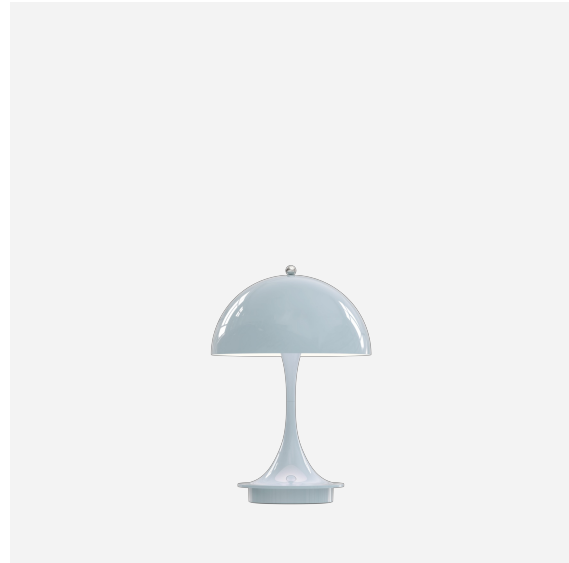

# PANTHELLA 160 PORTABLE

This portable table lamp emits a glare-free, soft, and comfortable light. The metal shade variants reflects the light downwards and provides pleasant illumination created by the inner white painted shade and the reflection from the trumpet-shaped stem. The opal acrylic variants provides gentle illumination and subtle ambience due to the transparency and the reflection of the downward light on the inner side of the shade.

## Verner Panton

Verner Panton (1926-1998) is famous for his inspirational and colorful personality. A unique person with a special sense for color, shape, light function and space. Over the course of his career, Panton introduced a series of modern lamps with personalities unlike any of his Scandinavian contemporaries.

### Finish

Opal acrylic shade in White, Pale Rose or Pale Blue with matching stand. Grey Opal Acrylic shade with high lustre chrome stand. Pale Rose, Pale Blue or Coral, powder coated.

### Materials

Shade: Deep drawn steel or injection moulded opal acrylic. Base and housing: Die cast aluminium