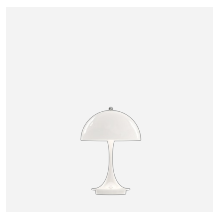

# PANTHELLA 160 PORTABLE

This portable table lamp emits a glare-free, soft, and comfortable light. The metal shade variants reflects the light downwards and provides pleasant illumination created by the inner white painted shade and the reflection from the trumpet-shaped stem. The opal acrylic variants provides gentle illumination and subtle ambience due to the transparency and the reflection of the downward light on the inner side of the shade.

### Materials

Shade: Deep drawn steel or injection moulded opal acrylic. Base and housing: Die cast aluminium

## Related products

Panthella Floor

Panthella 400 Table Lamp

Panthella 250 Table Lamp

Panthella 320 Table Lamp

Panthella 160 Portable Metal

Panthella 250 Portable

## Product variants

Colour	Light source	Lumen	Class
<input checked="" type="radio"/> Black	LED 2700K 2.5W	150	-
<input type="radio"/> Coral		81	III
<input type="radio"/> Grey opal acryl			
<input type="radio"/> Orange			
<input type="radio"/> Pale blue			
<input type="radio"/> Pale blue opal acryl			
<input type="radio"/> Pale rose			
<input type="radio"/> Pale rose opal acryl			
<input type="radio"/> White			
<input type="radio"/> White opal acryl			