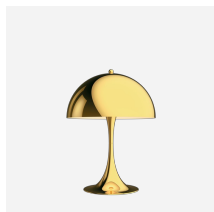

PANTHELLA 160 PORTABLE METAL

This portable table lamp emits a glare-free, soft, and comfortable light. The metal shade reflects the light downwards and provides pleasant illumination created by the inner white painted shade and the reflection from the trumpet-shaped stem.

Verner Panton

Verner Panton (1926-1998) is famous for his inspirational and colorful personality. A unique person with a special sense for color, shape, light function and space. Over the course of his career, Panton introduced a series of modern lamps with personalities unlike any of his Scandinavian contemporaries.

Related products

Panthella 400 Table Lamp

Panthella Floor

Panthella 250 Table Lamp

Panthella 320 Table Lamp

Panthella 160 Portable

Panthella 250 Portable

Product variants