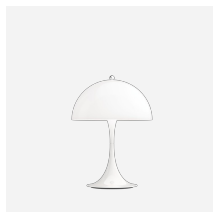

PANTHELLA 160 PORTABLE METAL

This portable table lamp emits a glare-free, soft, and comfortable light. The metal shade reflects the light downwards and provides pleasant illumination created by the inner white painted shade and the reflection from the trumpet-shaped stem.

Verner Panton

Verner Panton (1926-1998) is famous for his inspirational and colorful personality. A unique person with a special sense for color, shape, light function and space. Over the course of his career, Panton introduced a series of modern lamps with personalities unlike any of his Scandinavian contemporaries.

Materials

Shade: Deep drawn steel. Base: Die cast aluminium

Sizes and weights

Width x Height x Length (mm) | 160 x 232 x 160 Max 0.4 kg

Class

Ingress protection IP23. Electric shock protection III

Light source

Related products

Panthella 400 Table Lamp

Panthella Floor

Panthella 250 Table Lamp

Panthella 320 Table Lamp

Panthella 160 Portable

Panthella 250 Portable

Product variants