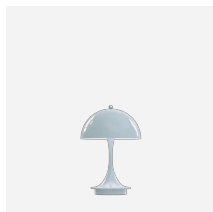

PANTHELLA 160 PORTABLE METAL

This portable table lamp emits a glare-free, soft, and comfortable light. The metal shade reflects the light downwards and provides pleasant illumination created by the inner white painted shade and the reflection from the trumpet-shaped stem.

Verner Panton

Verner Panton (1926-1998) is famous for his inspirational and colorful personality. A unique person with a special sense for color, shape, light function and space. Over the course of his career, Panton introduced a series of modern lamps with personalities unlike any of his Scandinavian contemporaries.

Materials

Shade: Deep drawn steel. Base: Die cast aluminium

Sizes and weights

Width x Height x Length (mm) | 160 x 232 x 160 Max 0.4 kg

Class

Ingress protection IP23. Electric shock protection III

Light source

Related products

Panthella 400 Table Lamp

Panthella Floor

Panthella 250 Table Lamp

Panthella 320 Table Lamp

Panthella 160 Portable

Panthella 250 Portable

Product variants