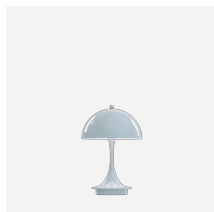

PANTHELLA 250 TABLE LAMP

The fixture emits a glare-free, soft and comfortable illumination. The metal shade versions direct the light directly downwards and create a pleasant illumination due to the inner white painted shade and the reflection from the trumpet-shaped stem. The opal acrylic produces a diffused comfortable light due to the translucent shade, the downward reflection from the inner shade and the reflection from the trumpet-shaped stem.

Mounting

Plastic cord. Cable length: 2.5m. LED-driver: Separate, plugs into power outlet. Light control: In-line switch. Timer function: 4 hours/8 hours. Stepless dimming between 15 and 100%.

Finish

Opal acrylic shade in White, Pale Rose, and Pale Blue with matching stand. Grey opal acrylic shade with high lustre chrome stand. High lustre chrome shade and stand. Brass metallised shade and stand. Pale Rose, Pale Blue, Coral, White, Black or Orange, powder coated, shade and stand.

Related products

Panthella 400 Table Lamp

Panthella Floor

Panthella 320 Table Lamp

Panthella 160 Portable

Panthella 160 Portable Metal

Panthella 250 Portable

Product variants

Colour	Cable type	Light source	Lumen	Class
 Black	Black cord	-	-	-
 Brass metallised	White cord	LED 2700K 10W	428	II
 Coral			460	
 Grey opal acryl			589	
 High lustre chrome plated				
 Orange				
 Pale blue				
 Pale blue opal acryl				
 Pale rose				
 Pale rose opal acryl				
 White				
 White opal acryl				