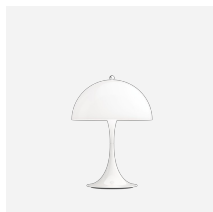

PANTHELLA 250 TABLE LAMP

The fixture emits a glare-free, soft and comfortable illumination. The metal shade versions direct the light directly downwards and create a pleasant illumination due to the inner white painted shade and the reflection from the trumpet-shaped stem. The opal acrylic produces a diffused comfortable light due to the translucent shade, the downward reflection from the inner shade and the reflection from the trumpet-shaped stem.

Materials

Shade: Injection moulded acrylic or deep drawn steel. Base and Housing: Die cast aluminium. Diffuser: Injection moulded opal pmma.

Sizes and weights

Width x Height x Length (mm) | 250 x 335 x 250 Max 1.2 kg

Related products

Panthella 400 Table Lamp

Panthella Floor

Panthella 320 Table Lamp

Panthella 160 Portable

Panthella 160 Portable Metal

Panthella 250 Portable

Product variants

Colour	Cable type	Light source	Lumen	Class
 Black	Black cord	-	-	-
 Brass metallised	White cord	LED 2700K 10W	428	II
 Coral			460	
 Grey opal acryl			589	
 High lustre chrome plated				
 Orange				
 Pale blue				
 Pale blue opal acryl				
 Pale rose				
 Pale rose opal acryl				
 White				
 White opal acryl				