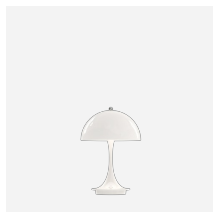

PANTHELLA 250 TABLE LAMP

The fixture emits a glare-free, soft and comfortable illumination. The metal shade versions direct the light directly downwards and create a pleasant illumination due to the inner white painted shade and the reflection from the trumpet-shaped stem. The opal acrylic produces a diffused comfortable light due to the translucent shade, the downward reflection from the inner shade and the reflection from the trumpet-shaped stem.

Mounting

Plastic cord. Cable length: 2.5m. LED-driver: Separate, plugs into power outlet. Light control: In-line switch. Timer function: 4 hours/8 hours. Stepless dimming between 15 and 100%.

Finish

Opal acrylic shade in White, Pale Rose, and Pale Blue with matching stand. Grey opal acrylic shade with high lustre chrome stand. High lustre chrome shade and stand. Brass metallised shade and stand. Pale Rose, Pale Blue, Coral, White, Black or Orange, powder coated, shade and stand.

Related products

Panthella 400 Table Lamp

Panthella Floor

Panthella 320 Table Lamp

Panthella 160 Portable

Panthella 160 Portable Metal

Panthella 250 Portable

Product variants

Colour	Cable type	Light source	Lumen	Class
 Black	Black cord	-	-	-
 Brass metallised	White cord	LED 2700K 10W	428	II
 Coral			460	
 Grey opal acryl			589	
 High lustre chrome plated				
 Orange				
 Pale blue				
 Pale blue opal acryl				
 Pale rose				
 Pale rose opal acryl				
 White				
 White opal acryl				