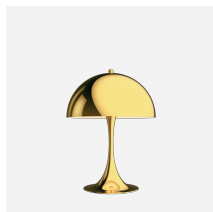

Panthella 320 Table Lamp