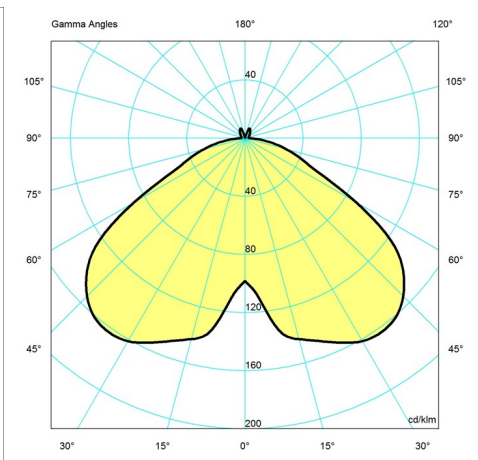

Polar

Spare parts & accessories