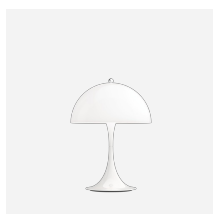

PANTHELLA 320 TABLE LAMP

The fixture emits a soft, comfortable, glare-free, light. The metal-shade versions direct the light directly downward, creating a pleasant illumination due to the inner white-painted shade and the reflection from the trumpet-shaped stem. The opal acrylic produces a diffused, comfortable light due to the translucent shade, the downward reflection from the inner shade, and the reflection from the trumpet-shaped stem.

Information

White cord on white opal and metallised brass versions. Black cord on grey opal and chrome versions.

Mounting

Cord type: Plastic cord with plug. Cord length: 2.5 m. Light control: On/off switch on cord. Diffuser with bajonet lock.

Finish

White opal acrylic shade with white stand. Grey opal acrylic shade with high-luster chrome stand. High-luster chrome shade and stand. Brass metallised shade and stand.

Materials

Shade: Injection-molded acrylic or deep-drawn steel. Base and housing: Cast aluminum. Diffuser: Injection-molded opal pmma.

White cord on white opal and metallised brass versions. Black cord on grey opal and chrome versions.

Related products

Panthella 400 Table Lamp

Panthella Floor Lamp

Panthella 250 Table Lamp

Panthella 160 Portable Lamp