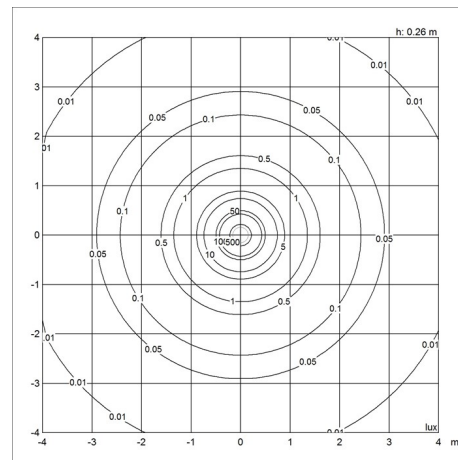

Design

Verner Panton

Weight

Min: 1.5 kg Max: 1.5 kg

Finish

Brass metallised, Grey opal acryl, High lustre chrome plated, White opal acryl

Light distribution diagrams

Isolux

Spare parts & accessories