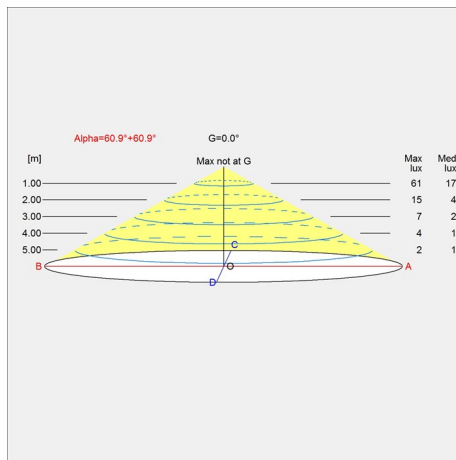

Design

Verner Panton

Weight

Min: 1.5 kg Max: 1.5 kg

Finish

Brass metallised, Grey opal acryl, High lustre chrome plated, White opal acryl

Light distribution diagrams

Cartesian