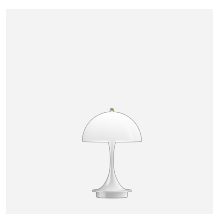

Panthella 160 Portable Lamp Anniversary Edition

Product variants

Colour	Cable type	Light source	Class
Brass metallised	Black cord	1x7.5W E14	-
Grey opal acrylic	White cord		II
High lustre chrome plated			
White opal acrylic