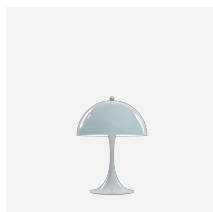

PANTHELLA 320 TABLE LAMP

The fixture emits a soft, comfortable, glare-free, light. The metal-shade versions direct the light directly downward, creating a pleasant illumination due to the inner white-painted shade and the reflection from the trumpet-shaped stem. The opal acrylic produces a diffused, comfortable light due to the translucent shade, the downward reflection from the inner shade, and the reflection from the trumpet-shaped stem.

Information

White cord on white opal and metallised brass versions. Black cord on grey opal and chrome versions.

Mounting

Cord type: Plastic cord with plug. Cord length: 2.5 m. Light control: On/off switch on cord. Diffuser with bajonet lock.

Finish

White opal acrylic shade with white stand. Grey opal acrylic shade with high-luster chrome stand. High-luster chrome shade and stand. Brass metallised shade and stand.

Materials

Shade: Injection-molded acrylic or deep-drawn steel. Base and housing: Cast aluminum. Diffuser: Injection-molded opal pmma.

White cord on white opal and metallised brass versions. Black cord on grey opal and chrome versions.

Related products

Panthella 400 Table Lamp

Panthella Floor Lamp

Panthella 250 Table Lamp

Panthella 160 Portable Lamp