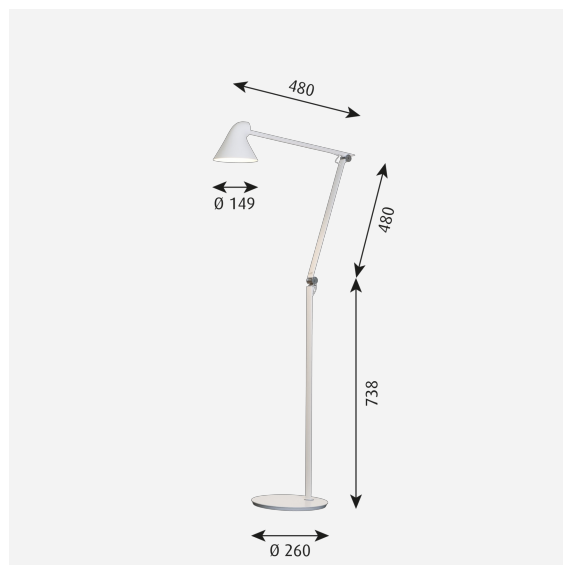

Product info

Information

Driver fitted externally on cord. The light has two built-in intensities. The weight includes the base plate. This product is fitted with an integrated energy-saving LED light source. Should you wish to replace it, please contact Louis Poulsen so we can help you purchase the correct LED Replacement Kit. Please note that LED-replacement should always be carried out by an authorised electrician.

Mounting

1.7 m. Cord with plug. Switch: On the fixture head. Timer function: 4 hours or 8 hours. LED driver: separate, plugs into power outlet. The light has two built-in intensities.

Finish

White, Black or Light Aluminium Grey, powder coated.

Materials

Base: Steel. Arms and lamp head: Aluminium. Joints: Anodised Aluminium. Stem: Aluminium.

Sizes and weights

width x Height x Length (mm) | 260 x 1250 x 560 Max 7.1 kg

Class

Ingress protection IP20. Electric shock protection II.

Light source

LED 2700K 10W

Lumen: 529

Information

Driver fitted externally on cord. The light has two built-in intensities. The weight includes the base plate. This product is fitted with an integrated energy-saving LED light source. Should you wish to replace it, please contact Louis Poulsen so we can help you purchase the correct LED Replacement Kit. Please note that LED-replacement should always be carried out by an authorised electrician.

Related products

Product variants

Colour	Cable type	Light source	Lumen
● Black	Black cord	LED 2700K 10W	529
● Light aluminium grey	White cord	LED 3000K 10W	550
○ White