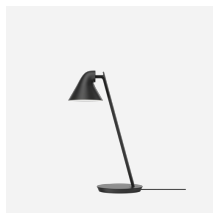

# NJP FLOOR LAMP

The fixture provides direct glare-free horizontal light while reflecting some of the light through the rear of the head, illuminating the top of the arm. The ergonomic design of the fixture head shapes the light and gives optimal light direction. A simple mechanical system provides great freedom of movement, so the light can always be set in the ideal position in the workspace. The shade is painted white on the inside, reflecting comfortable diffused light.

## Related products

NJP Table Lamp

NJP Wall Lamp

NJP Mini Table Lamp