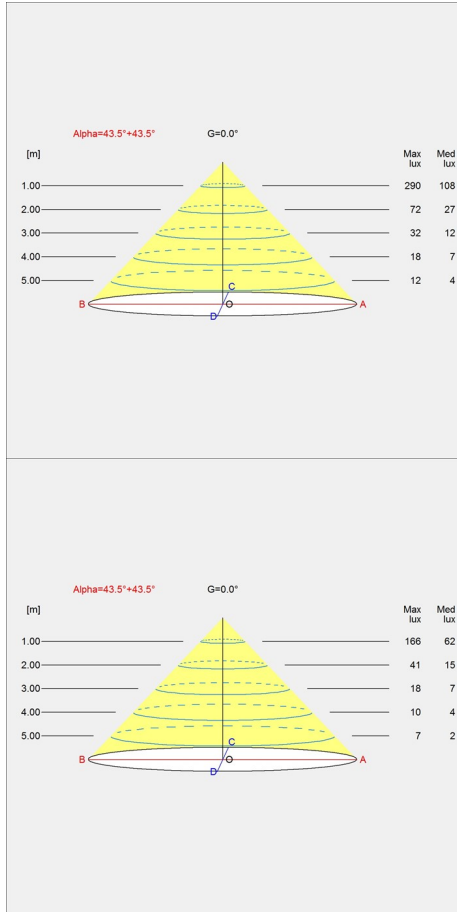

## Design

nendo

---

## Weight

Min: 7.1 kg Max: 7.1 kg

---

# Light distribution diagrams

Cartesian

Isolux

Polar