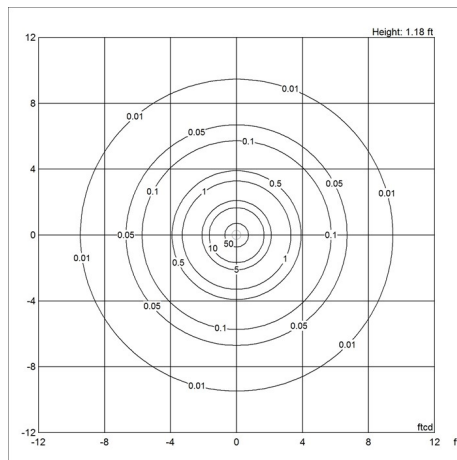

Design

Big Ideas

Weight

Min: 0.7 kg Max: 1.5 kg

Finish

Black, White

Light distribution diagrams

Isolux

Spare parts & accessories

Product

- Adaptor 12V black
- Adaptor 12V white

Variant number

- 5744164867
- 5744164870