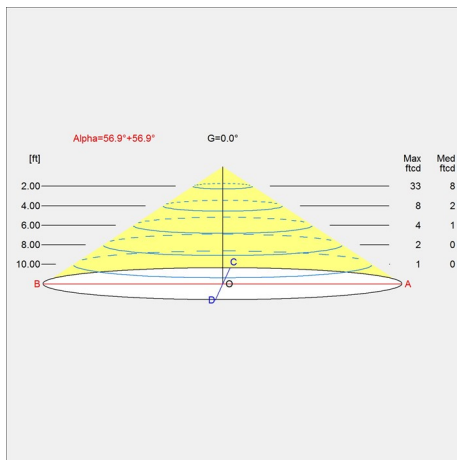

Design

Big Ideas

Weight

Min: 0.7 kg Max: 1.5 kg

Finish

Black, White

Light distribution diagrams

Cartesian