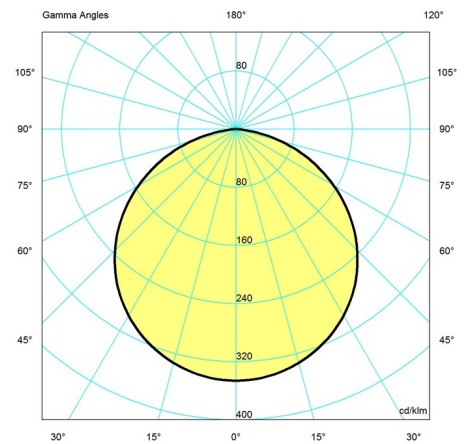

Polar

Spare parts & accessories

Product

- Adaptor 12V black
- Adaptor 12V white

Variant number

- 5744164867
- 5744164870