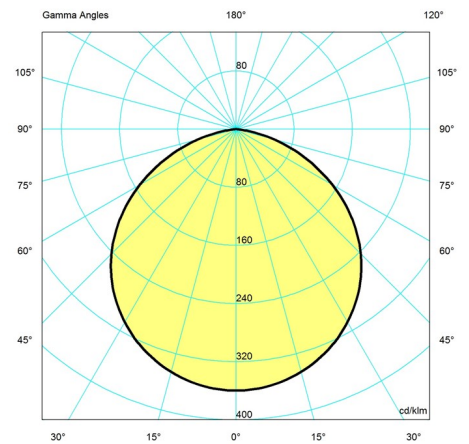

Weight

Min: 7.1 kg Max: 7.1 kg

Finish

Black, White

Light distribution diagrams

Cartesian

Isolux

Polar