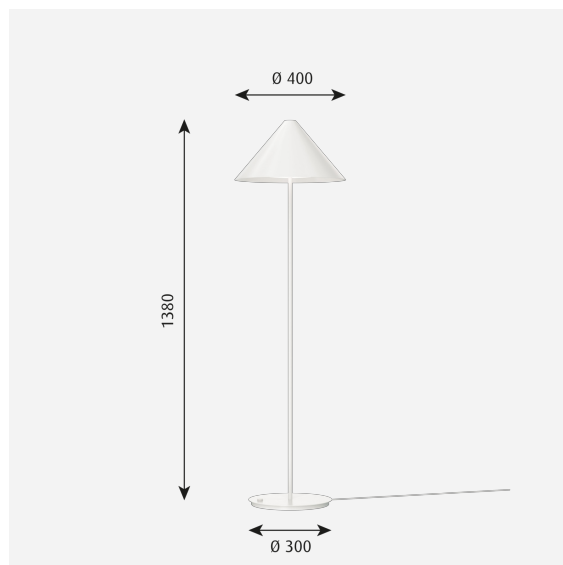

KEGLEN FLOOR

The floor lamp's distinctive conical shade has a built-in curved diffuser. This ensures an attractive and glare-free downwardly directed light. The stem morphs into the diffuser shade, folding inward and creating a beautiful organic geometry. A gentle light is also emitted upward through a discreet uniform opening in the top of the shade to create a perfect ambiance.

Mounting

Cord type: Plastic. Cord length: 2.3 m. Switch: On the base. Stepless dimming. Adapter: External with plug.

Finish

Black or white, matt, wet-painted.

Materials

Shade: Spun aluminum. Diffusor: Injection-molded PC. Base: Die cast aluminum. Stem: Machined aluminum.

Sizes and weights

Width x Height x Length (mm) | 400 x 1380 x 400 Max 7.0 kg

Class

Ingress protection IP20. Class II.

Light source

LED 2700-2000K D2W 8.5W
Lumen: 481

Information

An integrated memory function ensures that the lamp will return to its latest adjusted lumen output when power has been removed and restored. This product is fitted with an integrated energy-saving LED light source. Should you wish to replace it, please contact Louis Poulsen so we can help you purchase the correct LED Replacement Kit. Please note that LED-replacement should always be carried out by an authorised electrician.

Big Ideas

Weight

Min: 7 kg Max: 7 kg

Finish

Black, White

Light distribution diagrams

Cartesian

Isolux