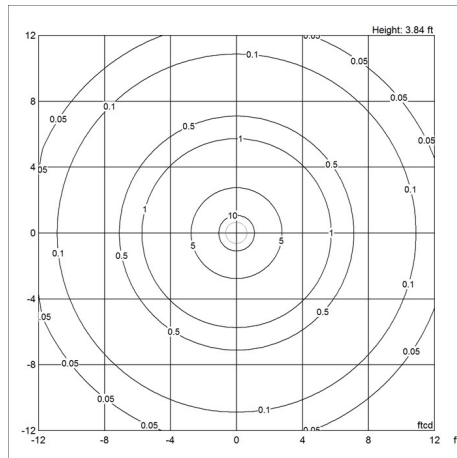

Big Ideas

Weight

Min: 7 kg Max: 7 kg

Finish

Black, White

Light distribution diagrams

Cartesian

Isolux