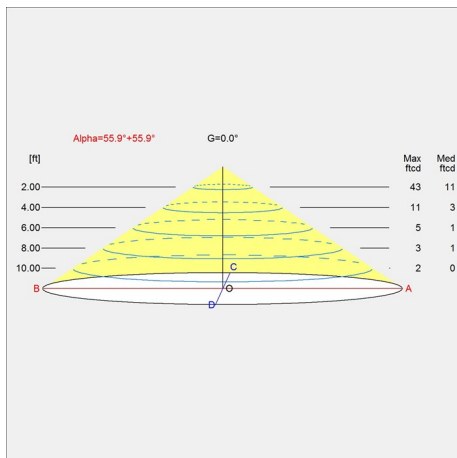

Design

Big Ideas

Weight

Min: 7 kg Max: 7 kg

Finish

Black, White

Light distribution diagrams

Cartesian