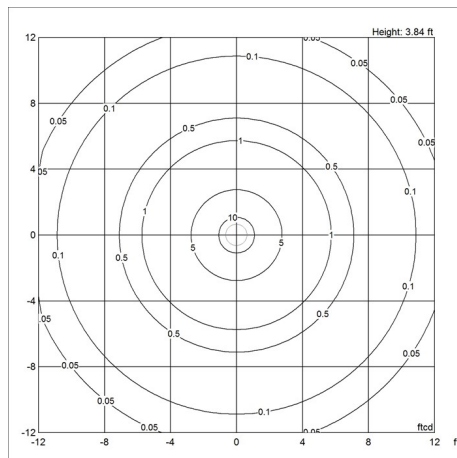

Weight

Min: 7.1 kg Max: 7.1 kg

Finish

Black, White

Light distribution diagrams

Cartesian

Isolux

Polar