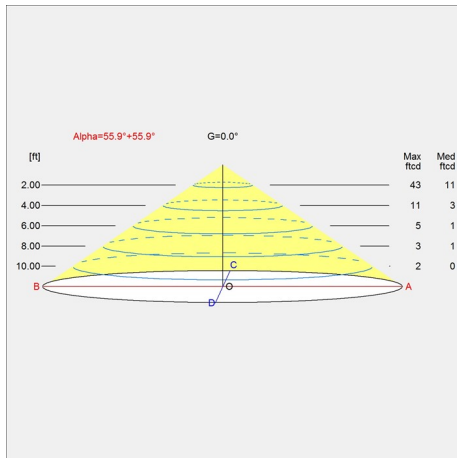

Big Ideas

Weight

Min: 7 kg Max: 7 kg

Finish

Black, White

Light distribution diagrams

Cartesian

Isolux