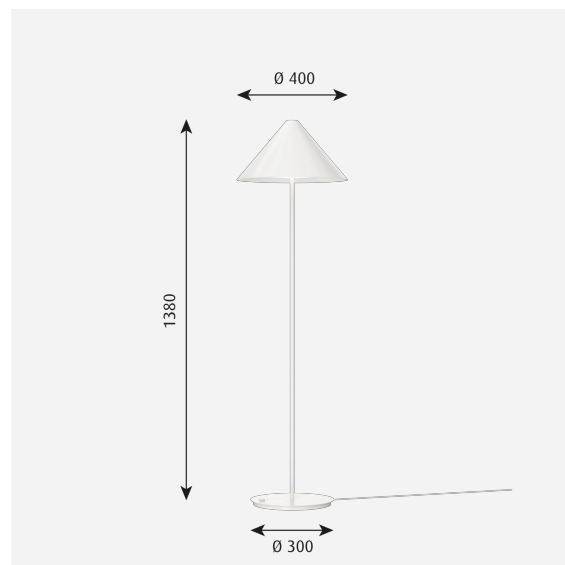

Information

An integrated memory function ensures that the lamp will return to its latest adjusted lumen output when power has been removed and restored. This product is fitted with an integrated energy-saving LED light source. Should you wish to replace it, please contact Louis Poulsen so we can help you purchase the correct LED Replacement Kit. Please note that LED-replacement should always be carried out by an authorised electrician.

Mounting

2.3 m. Cord with plug. Switch: On the base. Stepless dimming. Adapter: External with plug.

Finish

Black or white, matt, wet-painted.

Materials

Shade: Spun aluminum. Diffusor: Injection-molded PC. Base: Die cast aluminum. Stem: Machined aluminum.

Sizes and weights

width x Height x Length (mm) | 400 x 1380 x 400 Max 7.1 kg

Class

Ingress protection IP20. Class II.

Light source

LED 2700-2000K D2W 8.5W

Lumen: 481

Information

An integrated memory function ensures that the lamp will return to its latest adjusted lumen output when power has been removed and restored. This product is fitted with an integrated energy-saving LED light source. Should you wish to replace it, please contact Louis Poulsen so we can help you purchase the correct LED Replacement Kit. Please note that LED-replacement should always be carried out by an authorised electrician.

Related products

Product variants

Colour	Light source	Lumen
● Black	LED 2700-2000K D2W 8.5W	481
○ White	LED 3000K 8.5W	509
		541
		573