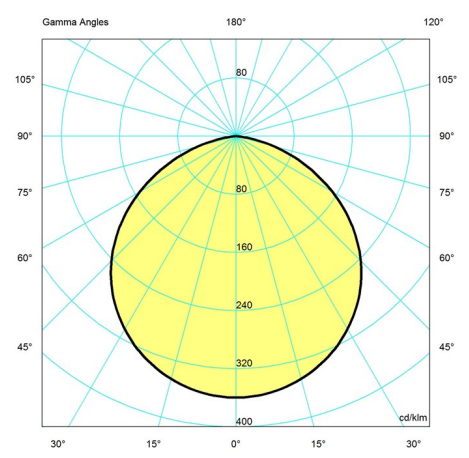

Polar

Spare parts & accessories

Product

- Adaptor 12V black
- Adaptor 12V white

Variant number

- 5744164867
- 5744164870