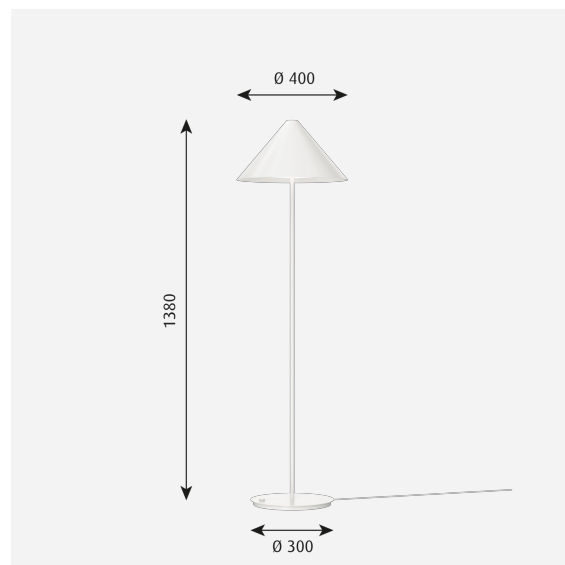

Product info

Information

An integrated memory function ensures that the lamp will return to its latest adjusted lumen output when power has been removed and restored. This product is fitted with an integrated energy-saving LED light source. Should you wish to replace it, please contact Louis Poulsen so we can help you purchase the correct LED Replacement Kit. Please note that LED-replacement should always be carried out by an authorised electrician.

Mounting

Cord type: Plastic. Cord length: 2.3 m. Switch: On the base. Stepless dimming. Adapter: External with plug.

Finish

Black or white, matt, wet-painted.

Materials

Shade: Spun aluminum. Diffusor: Injection-molded PC. Base: Die cast aluminum. Stem: Machined aluminum.

Sizes and weights

Width x Height x Length (mm) | 400 x 1380 x 400 Max 7.0 kg

Class

Ingress protection IP20. Class II.

Light source

LED 2700-2000K D2W 8.5W
Lumen: 481

Information

An integrated memory function ensures that the lamp will return to its latest adjusted lumen output when power has been removed and restored. This product is fitted with an integrated energy-saving LED light source. Should you wish to replace it, please contact Louis Poulsen so we can help you purchase the correct LED Replacement Kit. Please note that LED-replacement should always be carried out by an authorised electrician.

Product family

Product variants

Colour	Cable type	Light source	Lumen
● Black	Blk pl	LED 2700-2000K D2W 8.5W	481
○ White	Wht pl	LED 3000K 8.5W	509
			541
			573