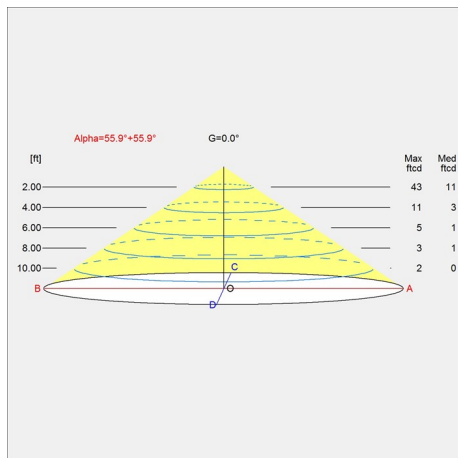

Sizes and weights

width x Height x Length (mm) | 400 x 1380 x 400 Max 7.1 kg

Class

Ingress protection IP20. Class II.

Light source

LED 2700-2000K D2W 8.5W

Lumen: 481

Information

Weight

Min: 7.1 kg Max: 7.1 kg

Finish

Black, White

Light distribution diagrams

Cartesian

Isolux

Polar