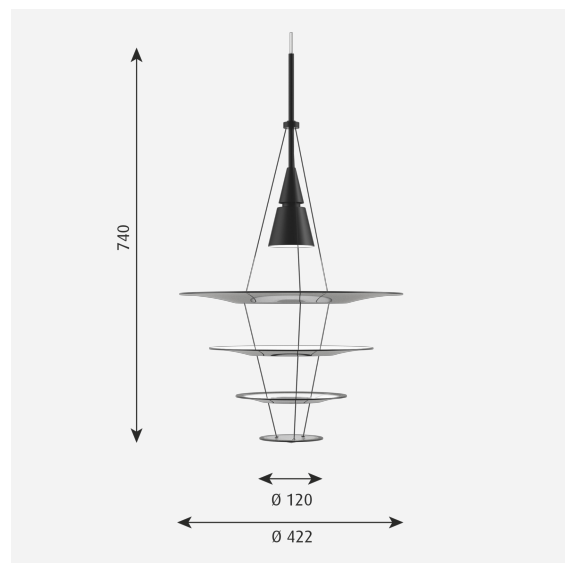

Product info

Mounting

Suspension type: Cable 2x0,75mm². Canopy: Yes. Cable length: 3m.

Finish

Brushed aluminium, clear coated or black wet painted. Shades: White or black acrylic.

Materials

Cone and pendant tube: Lacquered or wet painted brushed aluminium. Wire: Stainless steel. Shades: Acrylic.

Sizes and weights

width x Height x Length (mm) | 422 x 740 x 422 Max 1.1 kg

Class

Ingress protection IP20. Electric shock protection II w/o ground.

Light source

1x20W 1x20W GU10

Related products

Product variants

Dimension	Colour	Cable type	Light source
Ø 425	 Black Br. alu	- Black cord - Transp cable	1x20W 1x20W GU10