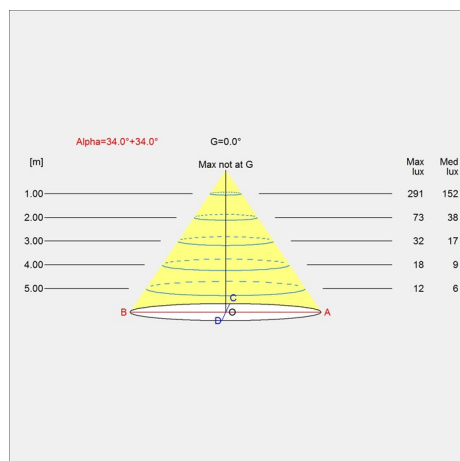

Design

Shoichi Uchiyama

Weight

Min: 0.996 kg Max: 1.129 kg

Dimensions

Ø 425

Finish

Black, Br. alu

Light distribution diagrams

Cartesian