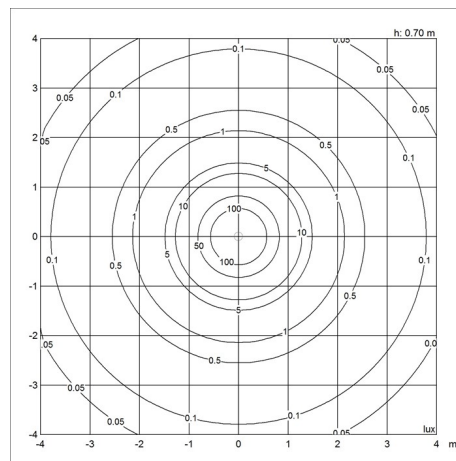

Design

Mads Odgård

Weight

Min: 0.647 kg Max: 5.453 kg

Dimensions

Ø 175, Ø 250, Ø 400, Ø 550

Finish

Black, White

Light distribution diagrams

Cartesian

Isolux

Polar

Spare parts & accessories