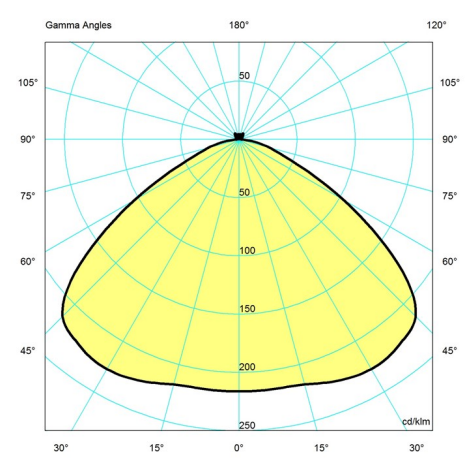

Light distribution diagrams

Cartesian

Isolux

Polar

Spare parts & accessories

Product	Variant number
Canopy Black 2-part tophat®	5749329021
Above Ø250 matt anti-glare shade	5741910483
Above Ø400/550 matt anti-glare shade	5741910496