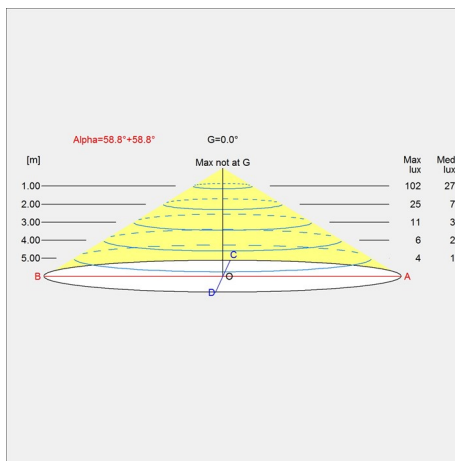

Design

Mads Odgård

Weight

Min: 0.647 kg Max: 5.453 kg

Dimensions

Ø 175, Ø 250, Ø 400, Ø 550

Finish

Black, White

Light distribution diagrams

Cartesian