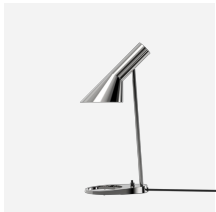

### Materials

Shade: Spun steel or stainless steel. Base: Die cast zinc or stainless steel. Stem: Steel or stainless steel.

## Related products

AJ Floor

AJ Wall

AJ 50 Wall

AJ Mini Table

AJ Royal

AJ Garden Bollard

AJ Oxford Table Lamp

## Light description

The fixture emits glare free, directed light.

Terse and iconic design

Combined direct and indirect light ensures directed light with soft shadows

The shade is painted white on the inside to ensure a soft comfortable light distribution.