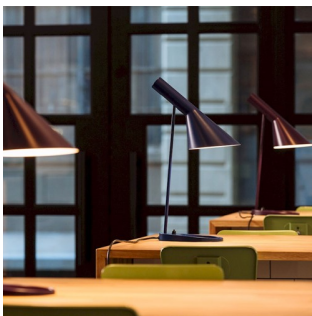

Set location:
Alpha Dominche