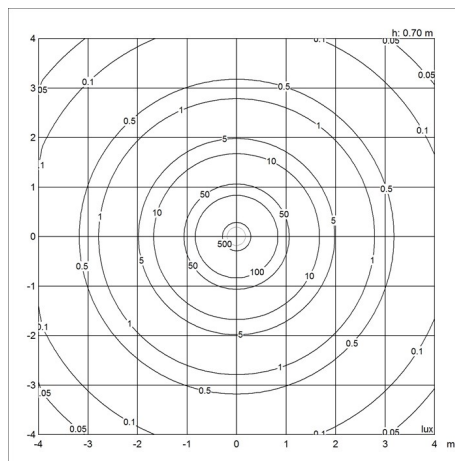

Design

Arne Jacobsen

Weight

Min: 1.907 kg Max: 3.346 kg

Dimensions

Ø 370, Ø 500

Finish

Black, White

Light distribution diagrams

Isolux

Spare parts & accessories