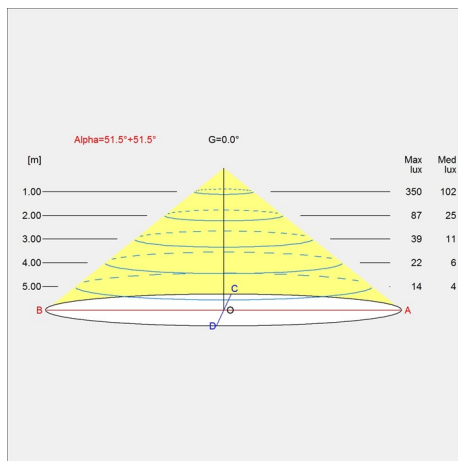

Design

Arne Jacobsen

Weight

Min: 1.907 kg Max: 3.346 kg

Dimensions

Ø 370, Ø 500

Finish

Black, White

Light distribution diagrams

Cartesian