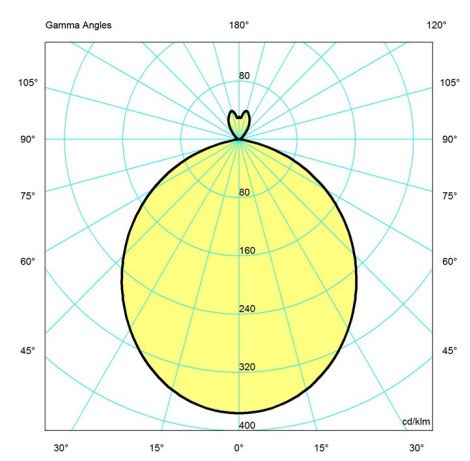

Light distribution diagrams

Cartesian

Isolux

Polar

Spare parts & accessories

Product	Variant number
AJ Royal Ø370 cover	5741480007
AJ Royal screw set (4 pcs)	5744611349