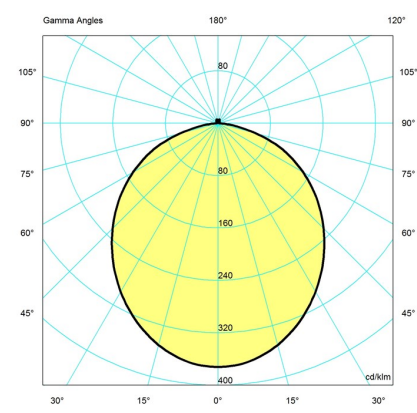

YUH FLOOR LAMP

Designed by GamFratesi

Light distribution diagrams

CARTESIAN

ISOLUX

POLAR

Variant Options

For particular variant options, please check our online Product Variants Configurator on the product detail page.

Variants

VARIANT NUMBER	COLOR, RAL	W / H / L (IN) / W (LB)
5744162678	BRASS/BLACK	9.4 / 55.1 / 9.4 IN / 9.4 LB
5744162681	BRASS/WHITE	9.4 / 55.1 / 9.4 IN / 9.4 LB
5744612539	BLK, T09	9.4 / 55.1 / 9.4 IN / 11.7 LB
5744612542	WHT, T08	9.4 / 55.1 / 9.4 IN / 11.7 LB