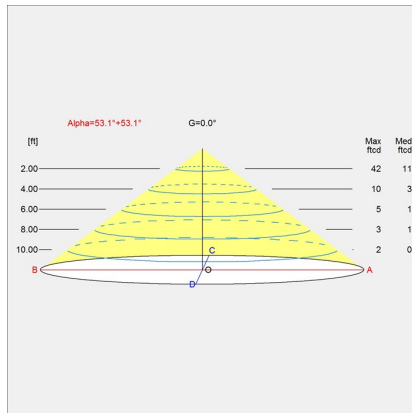

YUH FLOOR LAMP

Designed by GamFratesi

Light distribution diagrams

CARTESIAN