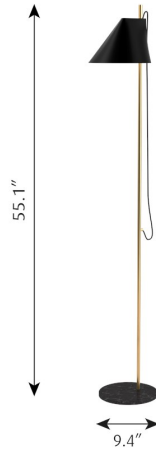

YUH FLOOR LAMP

Designed by GamFratesi

Technical specifications

Materials

Shade: Die cast aluminum. Base: Die cast aluminum (wet painted) or brushed marble. Marble: Italian Nero Margiua or White Carrara. Stem: Extruded brass (wet painted or clear lacquered).

Finishes

White or black. Matte wet painted. Brass/Marble versions: White or black shade. Matte wet painted. Clear lacquered, brushed brass stem. Matte marble base.

Mounting

10' Cord with plug.
LED driver: Separate, plugs into power outlet.
Stepless dimming and on/off switch provided. For mounting instructions, see download section on the product detail page.

YUH FLOOR LAMP

Designed by GamFratesi

Light distribution diagrams

CARTESIAN

ISOLUX

POLAR

Variant Options

For particular variant options, please check our online Product Variants Configurator on the product detail page.

Variants

VARIANT NUMBER	COLOR, RAL	W / H / L (IN) / W (LB)
5744162678	BRASS/BLACK	9.4 / 55.1 / 9.4 IN / 9.4 LB
5744162681	BRASS/WHITE	9.4 / 55.1 / 9.4 IN / 9.4 LB
5744612539	BLK, T09	9.4 / 55.1 / 9.4 IN / 11.7 LB
5744612542	WHT, T08	9.4 / 55.1 / 9.4 IN / 11.7 LB