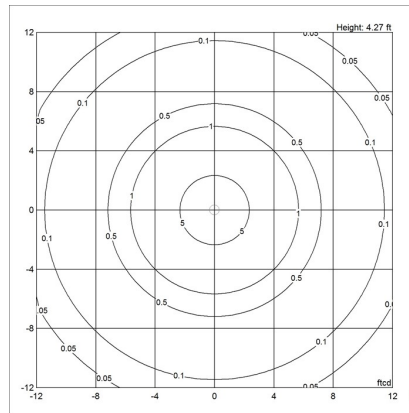

YUH FLOOR LAMP

Designed by GamFratesi

Light distribution diagrams

CARTESIAN

ISOLUX

POLAR

Variant Options

For particular variant options, please check our online Product Variants Configurator on the product detail page.

Variants

VARIANT NUMBER	COLOR, RAL	W / H / L (IN) / W (LB)
5744162678	BRASS/BLACK	9.4 / 55.1 / 9.4 IN / 9.4 LB
5744162681	BRASS/WHITE	9.4 / 55.1 / 9.4 IN / 9.4 LB
5744612539	BLK, T09	9.4 / 55.1 / 9.4 IN / 11.7 LB
5744612542	WHT, T08	9.4 / 55.1 / 9.4 IN / 11.7 LB