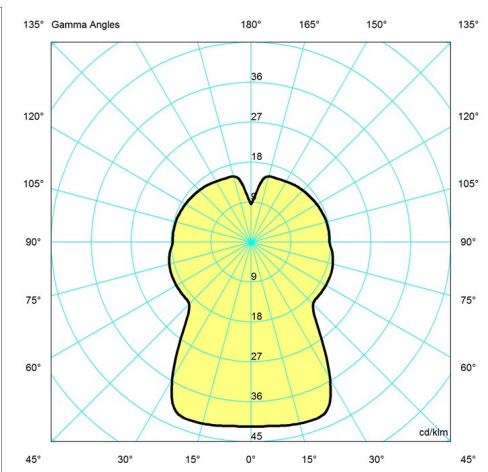

Light distribution diagrams

For the full data set on all variants, see louispoulsen.com.

Cartesian

Isolux

Polar

Material

Glass shade is matte, opal white, handblown glass 0.2 IN thick. Canopy for socketed variant is spun aluminum, 0.03 IN thick. Canopy for LED variants is white polycarbonate dome, 0.1 IN thick. Socket: Porcelain, medium base for A-21 size lamps.

Weight

Min: 10.353 lbs Max: 7.762 lbs

Dimensions

11.8 IN, 13.7 IN, 15.7 IN

Finish

White opal glass

Voltage

120-277V/60HZ, 120V