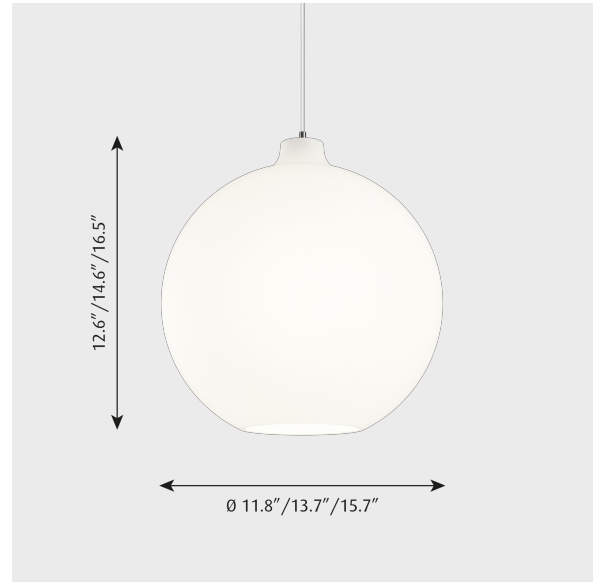

WOHLERT

Project name:

Project type:

Notes:

Design

Vilhelm Wohlert

Product description

Wohlert pendant provides uniform, general diffuse illumination. The hand-blown opal white glass pendant with near-spherical shape with an open bottom. The quality of the glass ensures that the fixture is evenly lit glass shade is supported by a device with three rubber-coated tabs hidden inside. Available in three sizes for different room sizes— 11.8 IN, 13.7 IN and 15.7 IN diameters.

Light description

The fixture emits spherical, diffuse light and the thickness of the glass results in very comfortable light distribution. Direct view of the light source is limited by the small bottom opening to reduce glare. All sizes available with a medium base socket allowing the use of various color temperatures or wirelessly-controlled lamps as desired. 15.7 IN size available in LED of 3000K or Dim-to-Warm option, for 0-10V or mains dimming.

Mounting

Mounts onto a 4 inch octagonal outlet box. Canopy for socketed variants: White flat cone profile, 5.3 IN diameter x 1 IN tall. Canopy for LED variants: White dome, 9.4 IN diameter x 4.3 IN tall. Cord type for socketed variants: 3-conductor, 18 AWG PVC white cord. Cord type for LED variants: 2-conductor, 18 AWG white braided fabric covered power cord. Cord length: 12 feet. LED variants include class II driver for inside canopy. LED variants are 0-10V or mains dimming.

Weight

Min: 10.353 lbs Max: 7.762 lbs

Dimensions

11.8 IN, 13.7 IN, 15.7 IN

Finish

White opal glass

Voltage

120-277V/60HZ, 120V