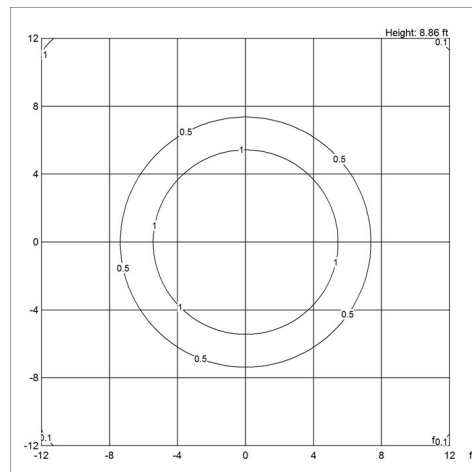

Light description

The fixture emits spherical, diffuse light and the thickness of the glass results in very comfortable light distribution. Direct view of the light source is limited by the small bottom opening to reduce glare. All sizes available with a medium base socket allowing the use of various color temperatures or wirelessly-controlled lamps as desired. 15.7 IN size available in LED of 3000K or Dim-to-Warm option, for 0-10V or mains dimming.

Mounting

Mounts onto a 4 inch octagonal outlet box. Canopy for socketed variants: White flat cone profile, 5.3 IN diameter x 1 IN tall. Canopy for LED variants: White dome, 9.4 IN diameter x 4.3 IN tall. Cord type for socketed variants: 3-conductor, 18 AWG PVC white cord. Cord type for LED variants: 2-conductor, 18 AWG white braided fabric covered power cord. Cord length: 12 feet. LED variants include class II driver for inside canopy. LED variants are 0-10V or mains dimming.

Information

Electrical:

System Wattage: 22W - 44W

LED Wattage: 20 W - 42 W

Delivered lumens: 894 - 1,085 lm

Efficacy: 24.6 - 40.6 lm/W

Certifications:

cULus, Dry Location

Protection class IP20

Controllability: Phase dimming or 0-10V dimming.

Color Rendering: Ra≥90 for LED variants.

Performance dependent upon screw-base lamp used in socketed variants.

Other functions

Longer cord lengths. LED in 3500K or 4000K. Alternative dimming controls. LED retrofit kit available for existing installations of 15.7 IN size.

Specification notes

- 11.8 IN available only in 22W/A-21/medium.
- 13.7 IN available only in 22W/A-21/medium.
- 15.7 IN available in 22W/A-21/medium or 44W LED.
4. Incandescent variants available only in 120V.
5. LED variants available with mains dimming at 120V or 0-10V dimming with 120-277V.

Light distribution diagrams