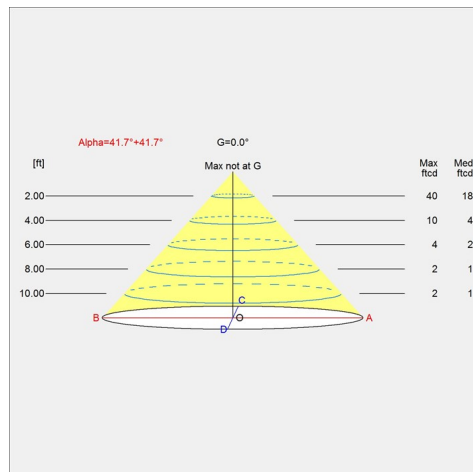

Mounting

Mounts onto a 4 inch octagonal outlet box. Canopy for socketed variants: White flat cone profile, 5.3 IN diameter x 1 IN tall. Canopy for LED variants: White dome, 9.4 IN diameter x 4.3 IN tall. Cord type for socketed variants: 3-conductor, 18 AWG PVC white cord. Cord type for LED variants: 2-conductor, 18 AWG white braided fabric covered power cord. Cord length: 12 feet. LED variants include class II driver for inside canopy. LED variants are 0-10V or mains dimming.

Information

Electrical:

System Wattage: 22W - 44W

LED Wattage: 20 W - 42 W

Delivered lumens: 894 - 1,085 lm

Efficacy: 24.6 - 40.6 lm/W

Certifications:

cULus, Dry Location

Protection class IP20

Controllability: Phase dimming or 0-10V dimming.

Color Rendering: Ra≥90 for LED variants.

Performance dependent upon screw-base lamp used in socketed variants.

Other functions

Longer cord lengths. LED in 3500K or 4000K. Alternative dimming controls. LED retrofit kit available for existing installations of 15.7 IN size.

Specification notes

- 11.8 IN available only in 22W/A-21/medium.
- 13.7 IN available only in 22W/A-21/medium.
- 15.7 IN available in 22W/A-21/medium or 44W LED.
4. Incandescent variants available only in 120V.
5. LED variants available with mains dimming at 120V or 0-10V dimming with 120-277V.

Light distribution diagrams

For the full data set on all variants, see louispoulsen.com.

Cartesian