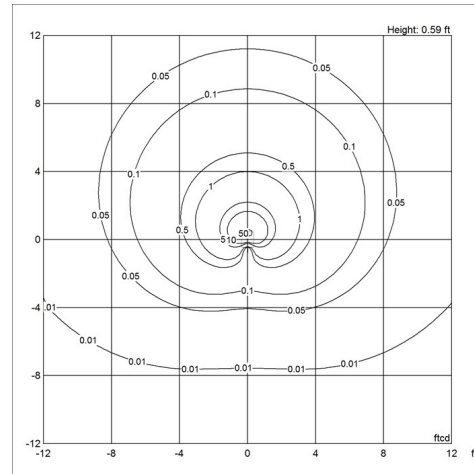

## Dimensions

12.6 IN, 5.9 IN, 9.8 IN

## Light distribution diagrams

For the full data set on all variants, see [louispoulsen.com](http://louispoulsen.com).

Cartesian

Isolux

Polar