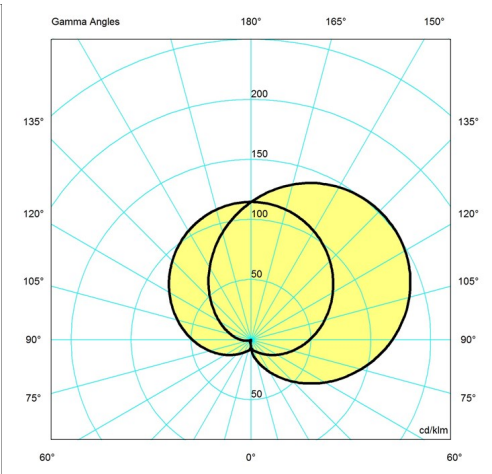

## Dimensions

12.6 IN, 5.9 IN, 9.8 IN

## Light distribution diagrams

For the full data set on all variants, see [louispoulsen.com](http://louispoulsen.com).

Cartesian

Isolux

Polar