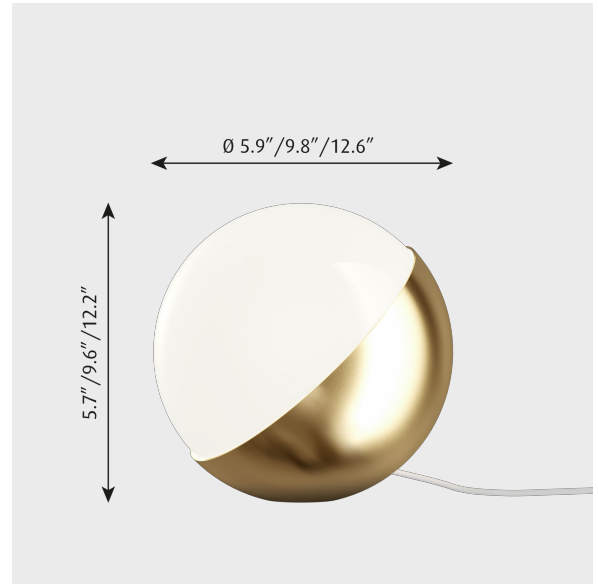

# VL STUDIO TABLE/FLOOR

**Project name:**

**Project type:**

**Notes:**

## Light description

The fixture emits a diffused, glare-free light. The triple-layered opal glass provides a comfortable light distribution and radiates a pleasantly delicate glow to its surroundings.

## Dimensions

12.6 IN, 5.9 IN, 9.8 IN

## Material

Glass: Hand-blown, opal, triple-layered, glossy.

Housing: Deep-drawn aluminum or brass. Cable type: Black for black version and white on brass versions.

Cable length: 8. 2 ft. In-line switch.