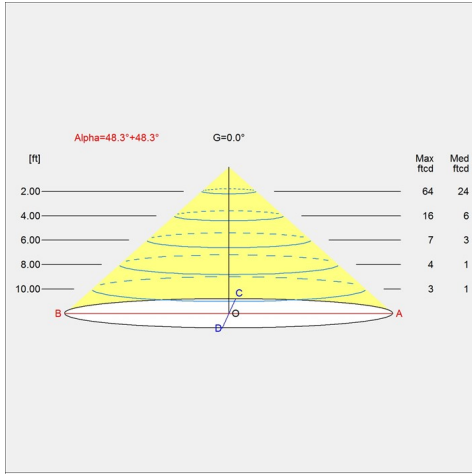

Specification sheet

Cartesian