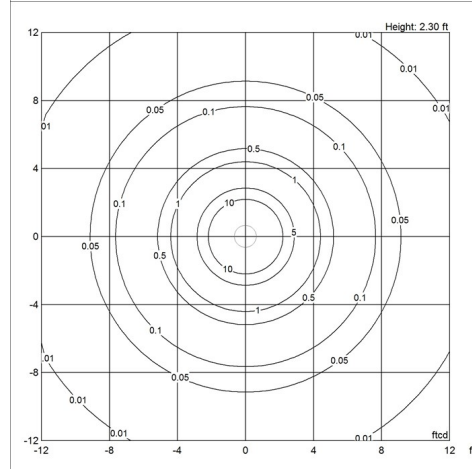

Specification sheet

Cartesian

Isolux

Polar

3/4 Toldbod Pendant