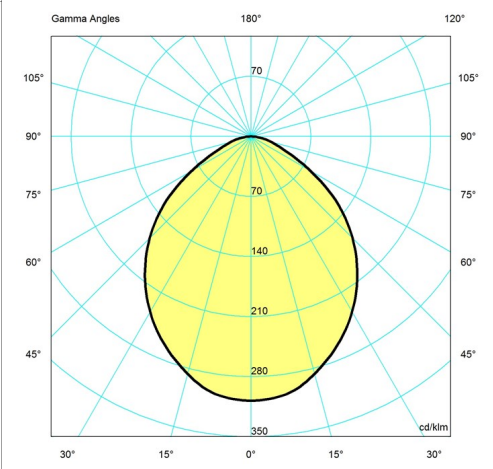

Specification sheet

Cartesian

Isolux

Polar

3/4 Toldbod Pendant

Variant options

Dimension	Color	Cable type	Light source	Voltage frequency	Variant number
6.7 IN	 Black	Black textile	G16.5/candelabra	120V	10000149809
6.7 IN	 Light grey	White textile	G16.5/candelabra	120V	10000149810
6.7 IN	 Blue-grey	Black textile	G16.5/candelabra	120V	10000149811
6.7 IN	 White	White textile	G16.5/candelabra	120V	10000149813
9.8 IN	 Black	Black textile	A-15/medium	120V	10000149814
9.8 IN	 Light grey	White textile	A-15/medium	120V	10000149815
9.8 IN	 Blue-grey	Black textile	A-15/medium	120V	10000149816
9.8 IN	 White	White textile	A-15/medium	120V	10000149818
15.7 IN	 Black	Black textile	A-19/medium	120V	10000149819
15.7 IN	 White	White textile	A-19/medium	120V	10000149820
4.7 IN	 Black	Black textile	T-4 G9	120V	10000149900
4.7 IN	 Light grey	White textile	T-4 G9	120V	10000149901
4.7 IN	 Blue-grey	Black textile	T-4 G9	120V	10000149902
4.7 IN	 White	White textile	T-4 G9	120V	10000149904