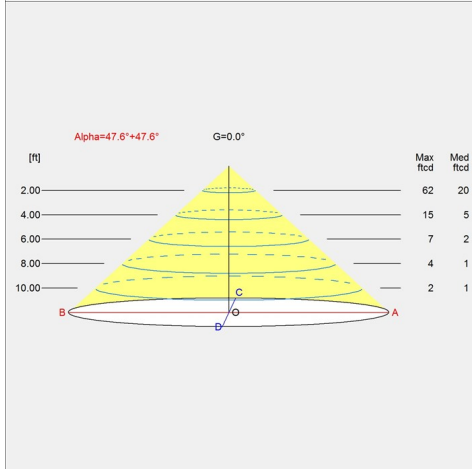

Specification sheet

Cartesian