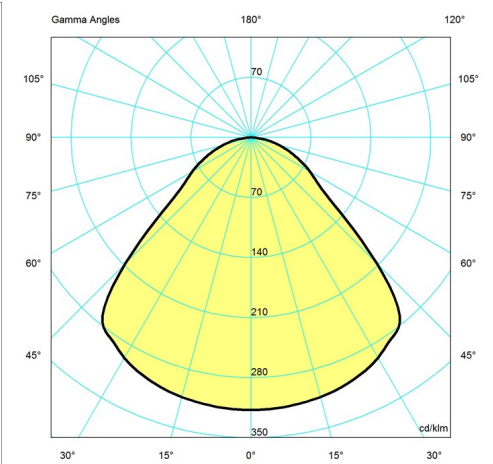

Specification sheet

Cartesian

Isolux

Polar

3/4 Toldbod Pendant

Variant options

Dimension	Color	Cable type	Light source	Voltage frequency	Variant number
6.7 IN	 Black	Black textile	G16.5/candelabra	120V	10000149809
6.7 IN	 Light grey	White textile	G16.5/candelabra	120V	10000149810
6.7 IN	 Blue-grey	Black textile	G16.5/candelabra	120V	10000149811
6.7 IN	 White	White textile	G16.5/candelabra	120V	10000149813
9.8 IN	 Black	Black textile	A-15/medium	120V	10000149814
9.8 IN	 Light grey	White textile	A-15/medium	120V	10000149815
9.8 IN	 Blue-grey	Black textile	A-15/medium	120V	10000149816
9.8 IN	 White	White textile	A-15/medium	120V	10000149818
15.7 IN	 Black	Black textile	A-19/medium	120V	10000149819
15.7 IN	 White	White textile	A-19/medium	120V	10000149820
4.7 IN	 Black	Black textile	T-4 G9	120V	10000149900
4.7 IN	 Light grey	White textile	T-4 G9	120V	10000149901
4.7 IN	 Blue-grey	Black textile	T-4 G9	120V	10000149902
4.7 IN	 White	White textile	T-4 G9	120V	10000149904