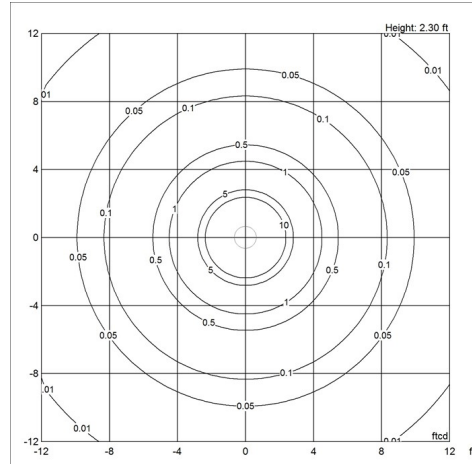

Specification sheet

Cartesian

Isolux

Polar

3/4 Toldbod Pendant