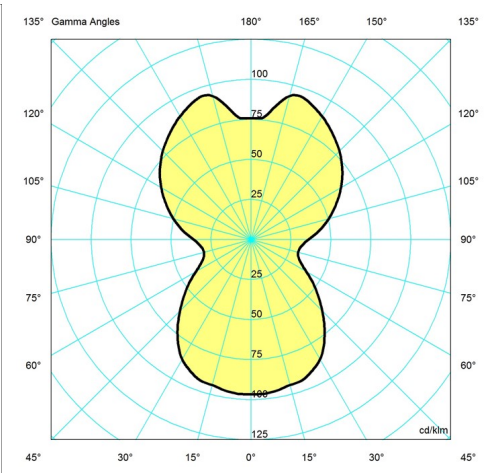

Light description

The fixture emits glare free, comfortable light.
Top hemispherical shade reflects light downwards

Mounting

Portable fixture plugs into standard wall outlet.

Finish

White opal acrylic

Material

Shade: opal acrylic, 1.5mm (0.06") thick.
Base: injection molded white ABS, 1.5mm (0.06") thick.
Switch: on/off, phenolic, on cord.
Socket: Porcelain, medium base for A-19, frosted envelope lamps.

Weight

5.785

Voltage

120V

Light distribution diagrams

For the full data set on all variants, see louispoulsen.com.

Polar