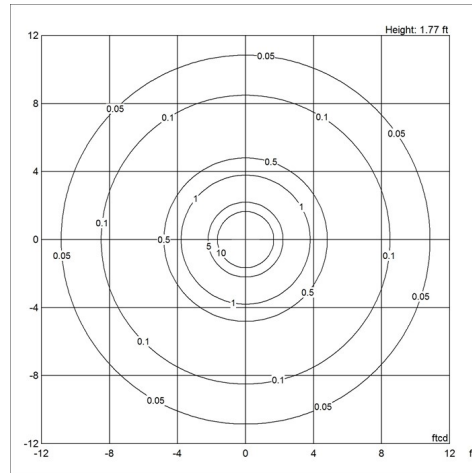

Weight

5.785

Voltage

120V

Light distribution diagrams

For the full data set on all variants, see louispoulsen.com.

Cartesian

Isolux