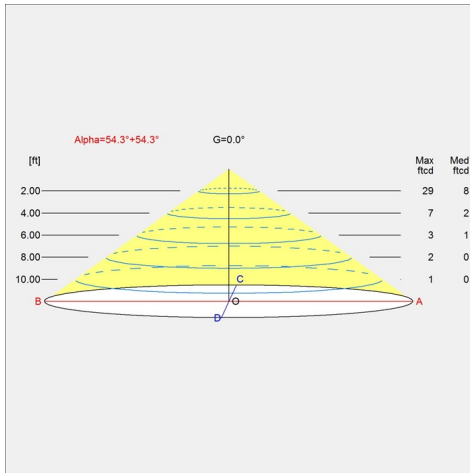

Weight

5.785

Voltage

120V

Light distribution diagrams

For the full data set on all variants, see louispoulsen.com.

Cartesian

Isolux