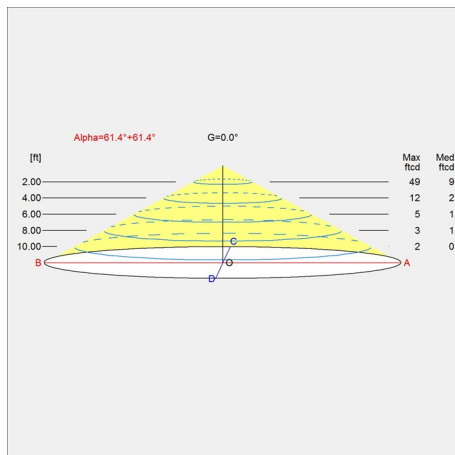

louis poulsen

PVC power cord. Cord color: white cord. Cord length: 12'. For mounting instructions, see download section on the product detail page.

Information

Electrical:

System Wattage: 96W (LED); 200W (INC)

LED Wattage: 184 W or 88 W

Delivered lumens: 615 - 3,681

Efficacy: 3.1 lm/W - 38.3 lm/W

Certifications:

cULus, Damp Location

Protection class IP20

Controllability: 0-10V Dimming (LED variants); Phase dimming (incandescent variants)

Color Rendering: $Ra \geq 90$ for LED variants.

Performance dependent upon screw-base lamp used in socketed variants. For the E-socket product variants, bulbs are not included. LED light source is part of the product.

Light distribution diagrams

CARTESIAN