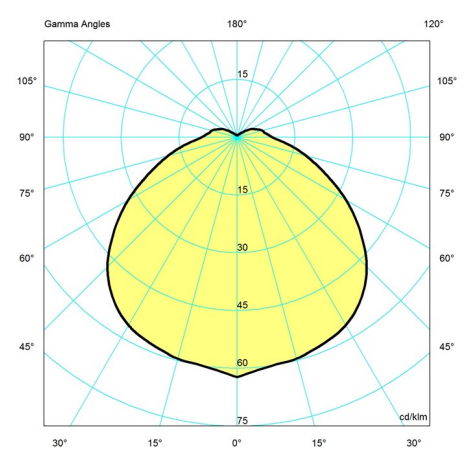

Light distribution diagrams

CARTESIAN

ISOLUX

POLAR

Variant Options

For particular variant options, please check our online Product Variants Configurator on the product detail page.

VARIANT NO.	LIGHT SOURCE	VOLTAGE/FRQ	LUMEN	FEATURES	CABLE
10000128780	LED 3000K 96W	120-277V/60HZ	2736	Dim 0-10v	White cord
10000128781	LED 3000K 96W	120-277V/60HZ	3152	Dim 0-10v	White cord
10000128782	LED 3000K 96W	120-277V/60HZ	3681	Dim 0-10v	White cord
10000128783	LED 3000K 96W	120-277V/60HZ	2736	Dim 0-10v	White cord
10000128784	LED 3000K 96W	120-277V/60HZ	3152	Dim 0-10v	White cord
10000128785	LED 3000K 96W	120-277V/60HZ	3681	Dim 0-10v	White cord