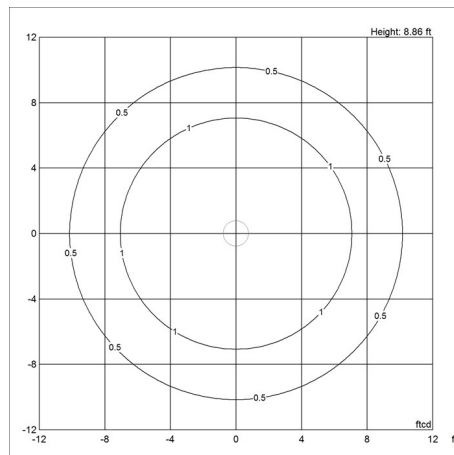

Light distribution diagrams

CARTESIAN

ISOLUX

POLAR

Variant Options

For particular variant options, please check our online Product Variants Configurator on the product detail page.

VARIANT NO.	LIGHT SOURCE	VOLTAGE/FRQ	LUMEN	FEATURES	CABLE
10000128780	LED 3000K 96W	120-277V/60HZ	2736	Dim 0-10v	White cord
10000128781	LED 3000K 96W	120-277V/60HZ	3152	Dim 0-10v	White cord
10000128782	LED 3000K 96W	120-277V/60HZ	3681	Dim 0-10v	White cord
10000128783	LED 3000K 96W	120-277V/60HZ	2736	Dim 0-10v	White cord
10000128784	LED 3000K 96W	120-277V/60HZ	3152	Dim 0-10v	White cord
10000128785	LED 3000K 96W	120-277V/60HZ	3681	Dim 0-10v	White cord