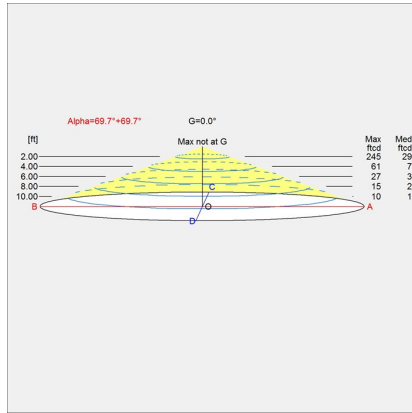

PH 5-4½ & PH 6½-6

Designed by Poul Henningsen

Light distribution diagrams

CARTESIAN