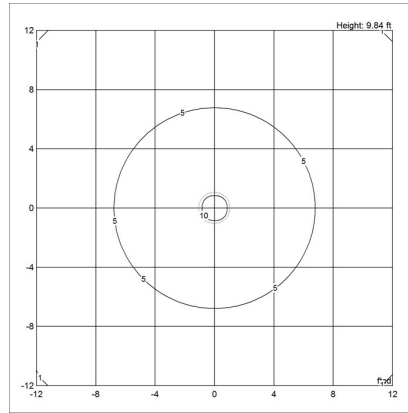

## Light distribution diagrams

CARTESIAN

ISOLUX

POLAR

## Variants

VARIANT NUMBER	COLOR, RAL	W / H / L (IN) / W (LB)
10000149867	WHT, 016	18.3 / 12.5 / 18.3 IN / 5.4 LB
10000149868	WHT, 016	18.3 / 12.5 / 18.3 IN / 5.4 LB
10000149869	WHT, 016	18.3 / 12.5 / 18.3 IN / 5.4 LB
10000149870	WHT, 016	18.3 / 12.5 / 18.3 IN / 5.4 LB
5741928695	WHT, 016	25.6 / 16.4 / 25.6 IN / 19.1 LB
5741938698	WHT, 016	25.6 / 16.4 / 25.6 IN / 19.0 LB