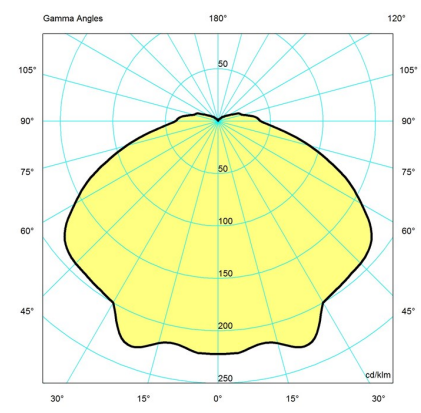

## Light distribution diagrams

CARTESIAN

ISOLUX

POLAR

## Variants

VARIANT NUMBER	COLOR, RAL	W / H / L (IN) / W (LB)
10000149867	WHT, 016	18.3 / 12.5 / 18.3 IN / 5.4 LB
10000149868	WHT, 016	18.3 / 12.5 / 18.3 IN / 5.4 LB
10000149869	WHT, 016	18.3 / 12.5 / 18.3 IN / 5.4 LB
10000149870	WHT, 016	18.3 / 12.5 / 18.3 IN / 5.4 LB
5741928695	WHT, 016	25.6 / 16.4 / 25.6 IN / 19.1 LB
5741938698	WHT, 016	25.6 / 16.4 / 25.6 IN / 19.0 LB