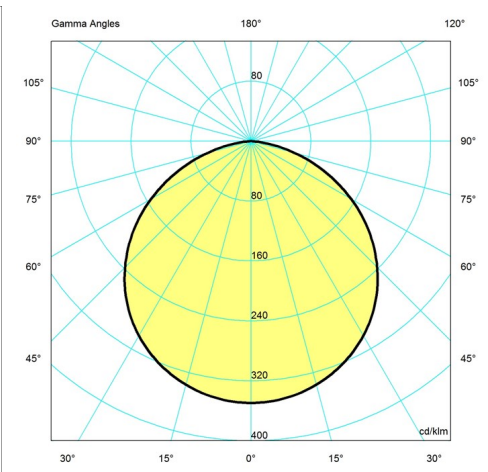

## Light distribution diagrams

For the full data set on all variants, see [louispoulsen.com](http://louispoulsen.com).

Cartesian

Isolux

Polar

## Dimensions

15.7 IN, 25.6 IN, 6.9 IN, 9.8 IN