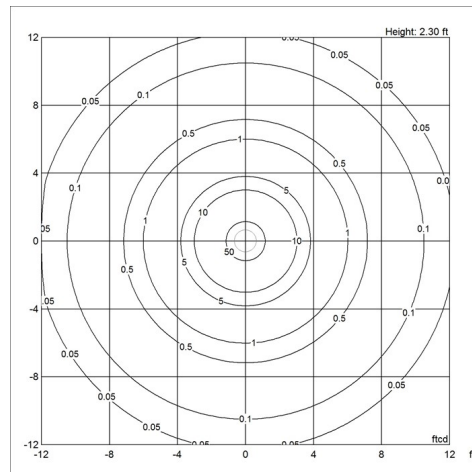

## Specification notes

a. 6.9 IN size available only in 6W. B. 9.8 IN size available only in 8W. c. 15.7 IN size available only in 21W. c. 25.6 IN size available only in 21W. d. White variants come with white cord and canopy, black variants come with black cord and canopy.

## Light distribution diagrams

For the full data set on all variants, see [louispoulsen.com](http://louispoulsen.com).

Cartesian

Isolux

Polar

## Dimensions

15.7 IN, 25.6 IN, 6.9 IN, 9.8 IN