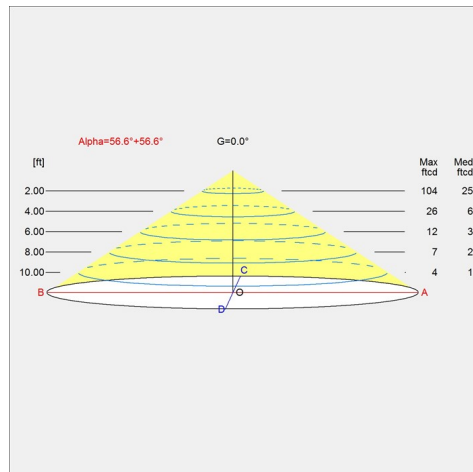

## Specification notes

a. 6.9 IN size available only in 6W. B. 9.8 IN size available only in 8W. c. 15.7 IN size available only in 21W. c. 25.6 IN size available only in 21W. d. White variants come with white cord and canopy, black variants come with black cord and canopy.

## Light distribution diagrams

For the full data set on all variants, see [louispoulsen.com](http://louispoulsen.com).

Cartesian

Isolux

Polar

## Dimensions

15.7 IN, 25.6 IN, 6.9 IN, 9.8 IN