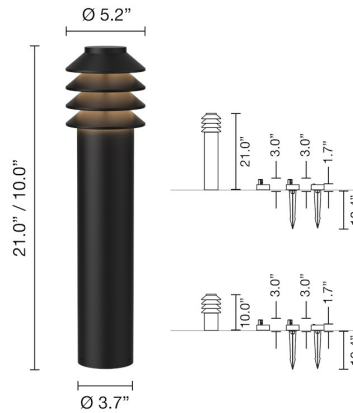

BYSTED GARDEN BOLLARD

Designed by Peter Bysted

Technical specifications

Materials

Top: Cast aluminum. Reflector part: Cast aluminum. Post: Extruded aluminum. Base plate, spike, and anchor: Cast aluminum. Diffuser: PC

Finishes

Top: Cast aluminum. Reflector part: Cast aluminum. Post: Extruded aluminum. Base plate, spike, and anchor: Cast aluminum. Diffuser: PC

Mounting

The bollard requires a separate, 24V DC power supply. Choice of 3 different mounting types.

Spike mounted bollard(Plug&Play): For use in soil or gravel; includes weather-proof cables and connectors for above-ground runs.

Anchor mounted bollard(certified electrician): for casting in new concrete pad.