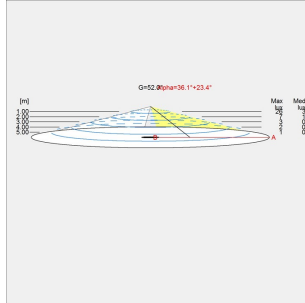

SPECIFICATION NOTES

a. 4000K LED available only in Natural Paint Aluminum finish.

BYSTED GARDEN BOLLARD

Designed by Peter Bysted

Light distribution diagrams

CARTESIAN

ISOLUX

POLAR