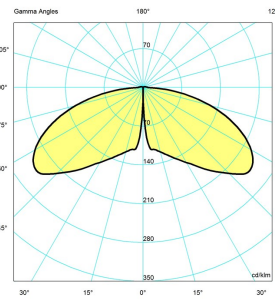

SPECIFICATION NOTES

a. 4000K LED available only in Natural Paint Aluminum finish.

BYSTED GARDEN BOLLARD

Designed by Peter Bysted

Light distribution diagrams

CARTESIAN

ISOLUX

POLAR