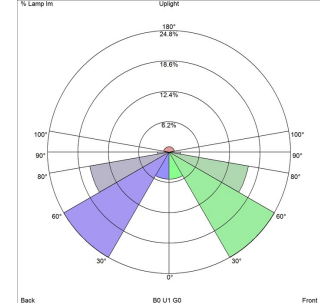

BUG

Variant Options

For particular variant options, please check our online Product Variants Configurator on the product detail page.

VARIANT NO.	LIGHT SOURCE	VOLTAGE/FRQ	LUMEN	FEATURES	CABLE
10000157590	LED 2700K 14W	24V	275	-	-
10000157591	LED 2700K 14W	24V	247	-	-
10000157592	LED 3000K 14W	24V	288	-	-
10000157593	LED 3000K 14W	24V	259	-	-
10000157594	LED 4000K 14W	24V	324	-	-
10000157596	LED 2700K 14W	24V	275	-	-
10000157597	LED 2700K 14W	24V	247	-	-
10000157598	LED 3000K 14W	24V	288	-	-
10000157599	LED 3000K 14W	24V	259	-	-
10000157600	LED 4000K 14W	24V	324	-	-
5747404508	LED 3000K 14W	24V	259	-	-
5747404511	LED 2700K 14W	24V	247	-	-
5747404524	LED 3000K 14W	24V	259	-	-
5747404537	LED 2700K 14W	24V	247	-	-
5747404540	LED 3000K 14W	24V	-	-	-
5747404553	LED 2700K 14W	24V	-	-	-
5747404566	LED 3000K 14W	24V	259	-	-
5747404579	LED 2700K 14W	24V	247	-	-
5747404582	LED 3000K 14W	24V	259	-	-
5747404595	LED 2700K 14W	24V	247	-	-
5747404605	LED 3000K 14W	24V	-	-	-
5747404618	LED 2700K 14W	24V	-	-	-
5747404809	LED 4000K 14W	24V	324	-	-
5747404812	LED 3000K 14W	24V	288	-	-
5747404825	LED 2700K 14W	24V	275	-	-