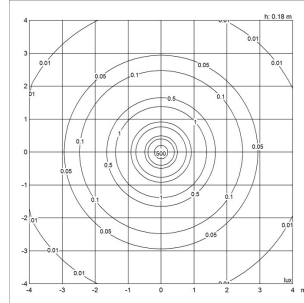

SPECIFICATION NOTES

a. 4000K LED available only in Natural Paint Aluminum finish.

BYSTED GARDEN BOLLARD

Designed by Peter Bysted

Light distribution diagrams

CARTESIAN

ISOLUX

POLAR