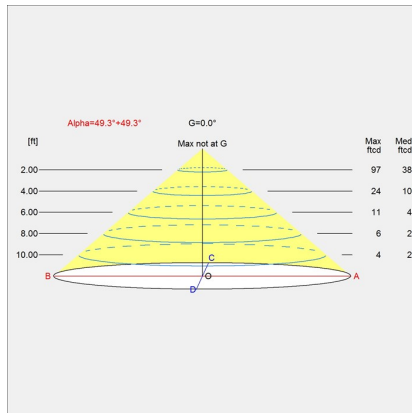

ABOVE PENDANT

Designed by Mads Ogdård

Light distribution diagrams

CARTESIAN