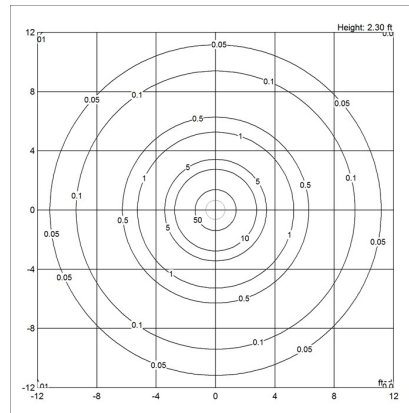

ABOVE PENDANT

Designed by Mads Ogdård

Light distribution diagrams

ISOLUX

Variant Options

For particular variant options, please check our online Product Variants Configurator on the product detail page.

VARIANT NO.	LIGHT SOURCE	VOLTAGE/FRQ	LUMEN	FEATURES	CABLE
10000149691	LED 3000K 44W	120-277V/60HZ	2929	Dim 0-10v	Black fabric cord
10000149852	LED 3000K 44W	120-277V/60HZ	2929	Dim 0-10v	Black fabric cord
10000149855	LED 3000K 44W	120V	2929	Phase dimming (mains dimm)	Black fabric cord
10000149856	LED 3000K 44W	120V	2929	Phase dimming (mains dimm)	Black fabric cord
10000149859	LED 3000-1800K D2W 44W	120-277V/60HZ	2413	Dim 0-10v	Black fabric cord
10000149860	LED 3000-1800K D2W 44W	120-277V/60HZ	2413	Dim 0-10v	Black fabric cord
10000149863	LED 3000-1800K D2W 44W	120V	2413	Phase dimming (mains dimm)	Black fabric cord
10000149864	LED 3000-1800K D2W 44W	120V	2413	Phase dimming (mains dimm)	Black fabric cord
5741919730	1x10W A-15/medium	120V	351	-	Black fabric cord
5741919743	1x10W A-15/medium	120V	351	-	Black fabric cord
5741919756	1x15W A-19/medium	120V	319	-	Black fabric cord
5741919769	1x15W A-19/medium	120V	319	-	Black fabric cord
5741925371	1x22W A-21/medium	120V	1253	-	Black fabric cord
5741925384	1x22W A-21/medium	120V	1253	-	Black fabric cord