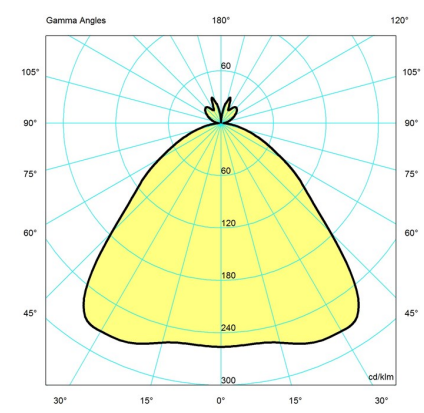

d. Incandescent variants come with black cord and canopy. LED variants come with white cord and canopy.

ABOVE PENDANT

Designed by Mads Ogdård

Light distribution diagrams

CARTESIAN

ISOLUX

POLAR

Variant Options