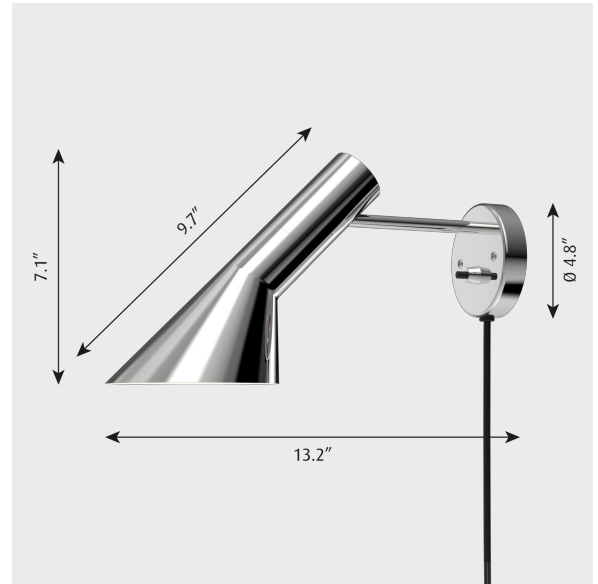

AJ WALL

Project name:

Project type:

Notes:

Design

Arne Jacobsen

Product description

The AJ lamps were designed by Arne Jacobsen in 1960 for the SAS Royal Hotel in Copenhagen (Radisson Blu). The iconic design is available in a wide range of colors and is part of a family including table, floor, and outdoor wall.

Variant options

Color	Light source	Voltage frequency	Shade	Switch
☐ Black ☐ Dusty blue ☐ Electric orange ☐ Pale petroleum ☐ Soft lemon ☐ Stainless steel polished ☐ Warm grey ☐ Warm sand ☐ White	G16.5/candelabra	120V	- - TILTABLE	- BLK SWITCH - WITH SWITCH - WITHOUT SWITCH