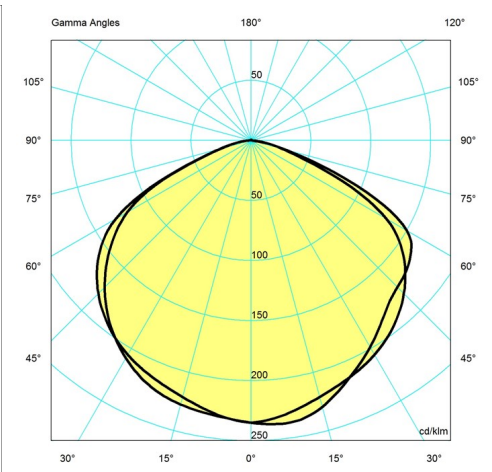

Weight

Min: 1.991 lbs Max: 2.108 lbs

Other functions

Available without button switch on wall box.

Voltage

120V

Light distribution diagrams

For the full data set on all variants, see louispoulsen.com.

Cartesian

Isolux

Polar

Variant options

Color	Light source	Voltage frequency	Shade	Switch	Variant number
 Stainless steel polished	G16.5/candelabra	120V	-	BLK SWITCH	5743914348
 White	G16.5/candelabra	120V	TILTABLE	WITH SWITCH	5743907274
 Black	G16.5/candelabra	120V	TILTABLE	WITH SWITCH	5743907287
 Pale petroleum	G16.5/candelabra	120V	TILTABLE	WITH SWITCH	5743907368
 White	G16.5/candelabra	120V	TILTABLE	WITHOUT SWITCH	5743915091
 Black	G16.5/candelabra	120V	TILTABLE	WITHOUT SWITCH	5743915101
 Pale petroleum	G16.5/candelabra	120V	TILTABLE	WITHOUT SWITCH	5743915185
 Stainless steel polished	G16.5/candelabra	120V	TILTABLE	WITHOUT SWITCH	5743915224
 Electric orange	G16.5/candelabra	120V	TILTABLE	WITH SWITCH	5743917882
 Soft lemon	G16.5/candelabra	120V	TILTABLE	WITH SWITCH	5743917895
 Warm sand	G16.5/candelabra	120V	TILTABLE	WITH SWITCH	5743917905
 Dusty blue	G16.5/candelabra	120V	TILTABLE	WITH SWITCH	5743917918
 Warm grey	G16.5/candelabra	120V	TILTABLE	WITH SWITCH	5743917921
 Electric orange	G16.5/candelabra	120V	TILTABLE	WITHOUT SWITCH	5743917934
 Soft lemon	G16.5/candelabra	120V	TILTABLE	WITHOUT SWITCH	5743917947
 Warm sand	G16.5/candelabra	120V	TILTABLE	WITHOUT SWITCH	5743917950
 Dusty blue	G16.5/candelabra	120V	TILTABLE	WITHOUT SWITCH	5743917963
 Warm grey	G16.5/candelabra	120V	TILTABLE	WITHOUT SWITCH	5743917976