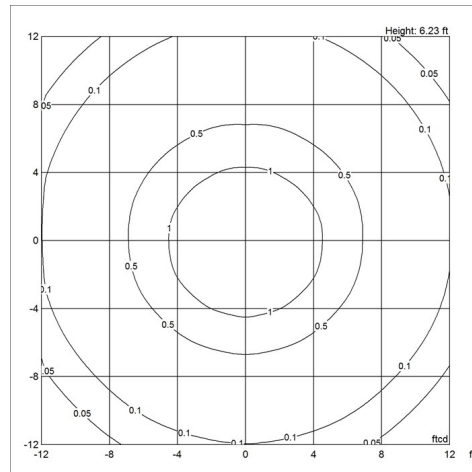

Light description

A semi-conical fixture head with a slender arm fixed to a round mounting box. Fixture head rotates and pivots to direct light as needed. A terse and iconic design available in a wide range of colors. A member of a product family for both outdoor and indoor.

Mounting

Mounted directly to finished surface over a 4" octagonal junction-box. Switch: On/off switch on the wall plate, white for white finish, black for non-white finishes.

Information

Electrical:
Wattage: 10W
Delivered lumens: 263
Efficacy: 26.3 lm/W
Certifications:
cULus, Dry Location
Protection class IP20
Controllability: Phase Dimming
Color Rendering: Ra≥90

Finish

Black, Dusty blue, Electric orange, Pale petroleum, Soft lemon, Stainless steel polished, Warm grey, Warm sand, White

Material

Shade: Spun steel or stainless steel. Wall box: Spun steel or deep drawn stainless steel. Arm: Steel or stainless steel.

Weight

Min: 1.991 lbs Max: 2.108 lbs

Other functions

Available without button switch on wall box.

Voltage

120V

Light distribution diagrams

For the full data set on all variants, see louispoulsen.com.

Isolux