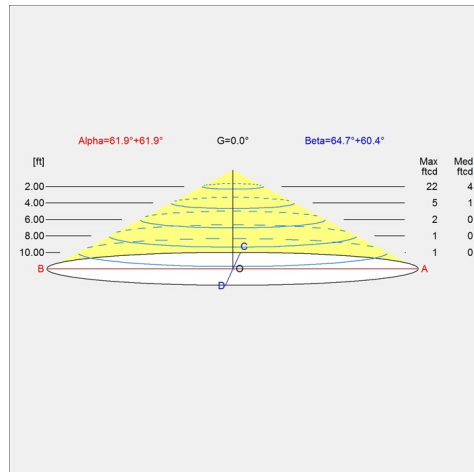

Weight

Min: 1.991 lbs Max: 2.108 lbs

Other functions

Available without button switch on wall box.

Voltage

120V

Light distribution diagrams

For the full data set on all variants, see louispoulsen.com.

Cartesian

Isolux

Polar

Variant options

Color	Light source	Voltage frequency	Shade	Switch	Variant number
 Stainless steel polished	G16.5/candelabra	120V	-	BLK SWITCH	5743914348
 White	G16.5/candelabra	120V	TILTABLE	WITH SWITCH	5743907274
 Black	G16.5/candelabra	120V	TILTABLE	WITH SWITCH	5743907287
 Pale petroleum	G16.5/candelabra	120V	TILTABLE	WITH SWITCH	5743907368
 White	G16.5/candelabra	120V	TILTABLE	WITHOUT SWITCH	5743915091
 Black	G16.5/candelabra	120V	TILTABLE	WITHOUT SWITCH	5743915101
 Pale petroleum	G16.5/candelabra	120V	TILTABLE	WITHOUT SWITCH	5743915185
 Stainless steel polished	G16.5/candelabra	120V	TILTABLE	WITHOUT SWITCH	5743915224
 Electric orange	G16.5/candelabra	120V	TILTABLE	WITH SWITCH	5743917882
 Soft lemon	G16.5/candelabra	120V	TILTABLE	WITH SWITCH	5743917895
 Warm sand	G16.5/candelabra	120V	TILTABLE	WITH SWITCH	5743917905
 Dusty blue	G16.5/candelabra	120V	TILTABLE	WITH SWITCH	5743917918
 Warm grey	G16.5/candelabra	120V	TILTABLE	WITH SWITCH	5743917921
 Electric orange	G16.5/candelabra	120V	TILTABLE	WITHOUT SWITCH	5743917934
 Soft lemon	G16.5/candelabra	120V	TILTABLE	WITHOUT SWITCH	5743917947
 Warm sand	G16.5/candelabra	120V	TILTABLE	WITHOUT SWITCH	5743917950
 Dusty blue	G16.5/candelabra	120V	TILTABLE	WITHOUT SWITCH	5743917963
 Warm grey	G16.5/candelabra	120V	TILTABLE	WITHOUT SWITCH	5743917976