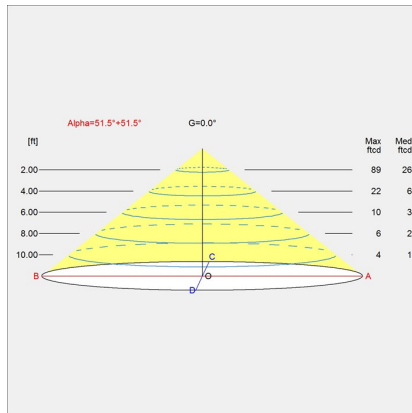

Protection class IP20

Controllability: 0-10V Dimming

Color Rendering: Ra \geq 90 For the E-socket product variants, bulbs are not included. LED light source is part of the product.

SPECIFICATION NOTES

a. 14.6 IN size available only in 16W.

b. 19.7 IN size available only in 30W.

AJ ROYAL PENDANT

Designed by Arne Jacobsen

Light distribution diagrams

CARTESIAN

ISOLUX

POLAR

Variant Options