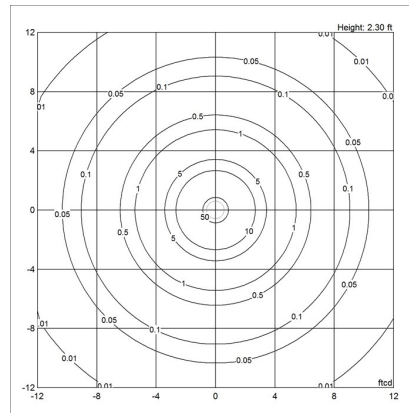

b. 19.7 IN size available only in 30W.

AJ ROYAL PENDANT

Designed by Arne Jacobsen

Light distribution diagrams

CARTESIAN

ISOLUX

POLAR

Variant Options