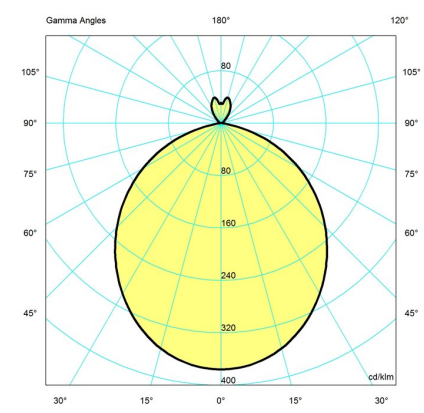

b. 19.7 IN size available only in 30W.

AJ ROYAL PENDANT

Designed by Arne Jacobsen

Light distribution diagrams

CARTESIAN

ISOLUX

POLAR

Variant Options