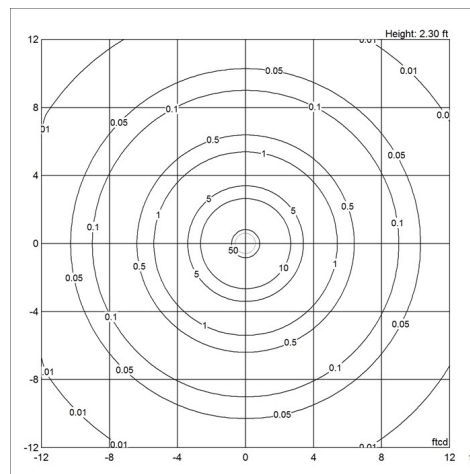

Weight

Min: 13.069 lbs Max: 4.515 lbs

Dimensions

14.6 IN, 19.7 IN, 9.8 IN

Finish

Black, White

Voltage

120-277V/60HZ

Light distribution diagrams

For the full data set on all variants, see louispoulsen.com.

Cartesian

Isolux

Polar

Variant options

Dimension	Color	Cable type	Light source	Lumen	Voltage frequency	Variant number
14.6 IN	<input type="radio"/> White	White textile and wire	LED 3000K	1125	120-277V/60HZ	10000151334
9.8 IN	<input checked="" type="radio"/> Black	Black textile and wire	LED 2700K	508	120-277V/60HZ	10000151329
9.8 IN	<input type="radio"/> White	White textile and wire	LED 2700K	597	120-277V/60HZ	10000151330
14.6 IN	<input checked="" type="radio"/> Black	Black textile and wire	LED 3000K	951	120-277V/60HZ	10000151333
14.6 IN	<input checked="" type="radio"/> Black	Black textile and wire	LED 2700K	930	120-277V/60HZ	10000151337
14.6 IN	<input type="radio"/> White	White textile and wire	LED 2700K	1100	120-277V/60HZ	10000151340
19.7 IN	<input checked="" type="radio"/> Black	Black textile and wire	LED 3000K	1955	120-277V/60HZ	10000151341
19.7 IN	<input type="radio"/> White	White textile and wire	LED 3000K	2242	120-277V/60HZ	10000151342
19.7 IN	<input type="radio"/> White	Black textile and wire	LED 2700K	2309	120-277V/60HZ	10000151345
19.7 IN	<input checked="" type="radio"/> Black	White textile and wire	LED 2700K	1898	120-277V/60HZ	10000151347