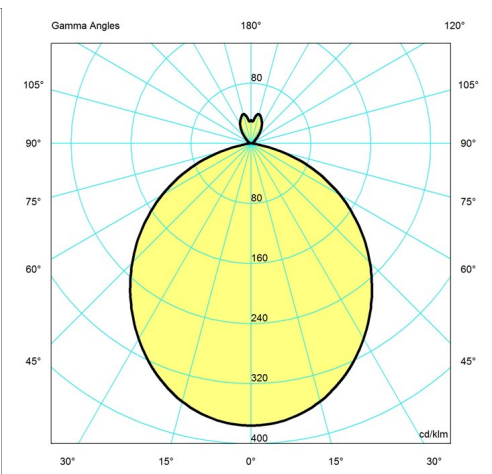

AJ ROYAL

Project name:

Project type:

Notes:

Design

Arne Jacobsen

Product description

The AJ Royal is an icon that follows his overall geometric shape concept. The spherical dome shape is simple yet complex. The circular ringed louvers on top provides a glow while still maintaining its overall domed shape. These ridges allows a gentle light to exude upwards, while the custom LED boards provide a glare-free lensed downlight. The fixture is available in 3 different sizes: 9.8", 14.6", 19.7" diameters. The dome-shaped pendant comes in three sizes and is characterized by the ridges on top that allow a gentle light to exude upwards.

Light distribution diagrams

For the full data set on all variants, see louispoulsen.com.

Cartesian

Isolux

Polar

Variant options

Dimension	Color	Cable type	Light source	Lumen	Voltage frequency	Variant number
14.6 IN	<input type="radio"/> White	White textile and wire	LED 3000K	1125	120-277V/60HZ	10000151334
9.8 IN	<input checked="" type="radio"/> Black	Black textile and wire	LED 2700K	508	120-277V/60HZ	10000151329
9.8 IN	<input type="radio"/> White	White textile and wire	LED 2700K	597	120-277V/60HZ	10000151330
14.6 IN	<input checked="" type="radio"/> Black	Black textile and wire	LED 3000K	951	120-277V/60HZ	10000151333
14.6 IN	<input checked="" type="radio"/> Black	Black textile and wire	LED 2700K	930	120-277V/60HZ	10000151337
14.6 IN	<input type="radio"/> White	White textile and wire	LED 2700K	1100	120-277V/60HZ	10000151340
19.7 IN	<input checked="" type="radio"/> Black	Black textile and wire	LED 3000K	1955	120-277V/60HZ	10000151341
19.7 IN	<input type="radio"/> White	White textile and wire	LED 3000K	2242	120-277V/60HZ	10000151342
19.7 IN	<input type="radio"/> White	Black textile and wire	LED 2700K	2309	120-277V/60HZ	10000151345
19.7 IN	<input checked="" type="radio"/> Black	White textile and wire	LED 2700K	1898	120-277V/60HZ	10000151347