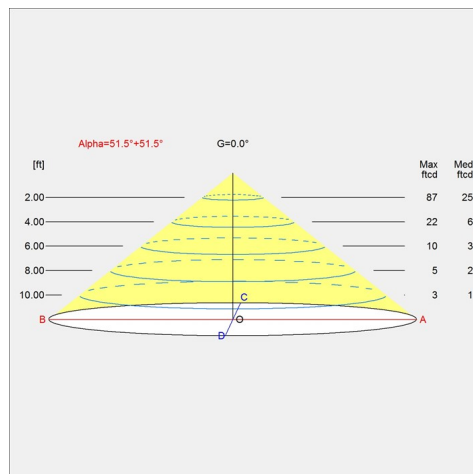

Other functions

Longer cord lengths. Custom finishes. LED in 2700K or 3500K. Alternative dimming controls.

Specification notes

- a. 9.8 IN size available only in 9W.
- b. 14.6 IN size available only in 16W.
- c. 19.7 IN size available only in 30W.

Weight

Min: 13.069 lbs Max: 4.515 lbs

Dimensions

14.6 IN, 19.7 IN, 9.8 IN

Finish

Black, White

Voltage

120-277V/60HZ

Light distribution diagrams

For the full data set on all variants, see louispoulsen.com.

Cartesian

Isolux

Polar

Variant options

Dimension	Color	Cable type	Light source	Lumen	Voltage frequency	Variant number
14.6 IN	<input type="radio"/> White	White textile and wire	LED 3000K	1125	120-277V/60HZ	10000151334
9.8 IN	<input checked="" type="radio"/> Black	Black textile and wire	LED 2700K	508	120-277V/60HZ	10000151329
9.8 IN	<input type="radio"/> White	White textile and wire	LED 2700K	597	120-277V/60HZ	10000151330
14.6 IN	<input checked="" type="radio"/> Black	Black textile and wire	LED 3000K	951	120-277V/60HZ	10000151333
14.6 IN	<input checked="" type="radio"/> Black	Black textile and wire	LED 2700K	930	120-277V/60HZ	10000151337
14.6 IN	<input type="radio"/> White	White textile and wire	LED 2700K	1100	120-277V/60HZ	10000151340
19.7 IN	<input checked="" type="radio"/> Black	Black textile and wire	LED 3000K	1955	120-277V/60HZ	10000151341
19.7 IN	<input type="radio"/> White	White textile and wire	LED 3000K	2242	120-277V/60HZ	10000151342
19.7 IN	<input type="radio"/> White	Black textile and wire	LED 2700K	2309	120-277V/60HZ	10000151345
19.7 IN	<input checked="" type="radio"/> Black	White textile and wire	LED 2700K	1898	120-277V/60HZ	10000151347