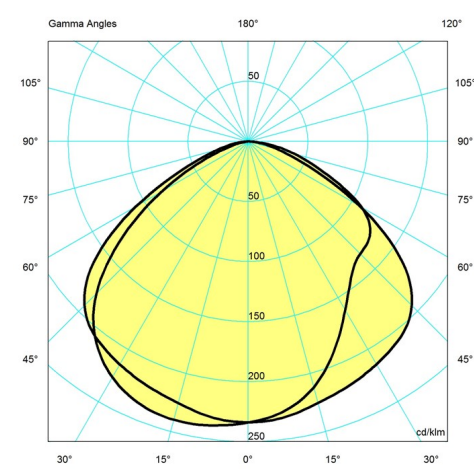

- Black
- Dusty blue
- Electric orange
- Pale petroleum
- Soft lemon
- Stainless steel polished
- Warm grey
- Warm sand
- White

Cable type

- Blk
- Wht

Light source

- E12
- G16.5/candelabra

Weight

Min: 2.967 lbs Max: 3.377 lbs

Light distribution diagrams

For the full data set on all variants, see louispoulsen.com.

Cartesian

Isolux

Polar

Variant options

Color

- Stainless steel polished
- White
- Black
- Pale petroleum
- Electric orange
- Soft lemon
- Warm sand
- Dusty blue
- Warm grey

Cable type

- Blk
- Wht
- Blk
- Blk
- Wht
- Wht
- Wht
- Blk
- Blk

Light source

- G16.5/candelabra
- E12
- E12
- E12
- E12
- E12
- E12
- E12
- E12

Variant number

- 5744915663
- 5744907273
- 5744907286
- 5744907367
- 5744911272
- 5744911285
- 5744911298
- 5744911308
- 5744911311