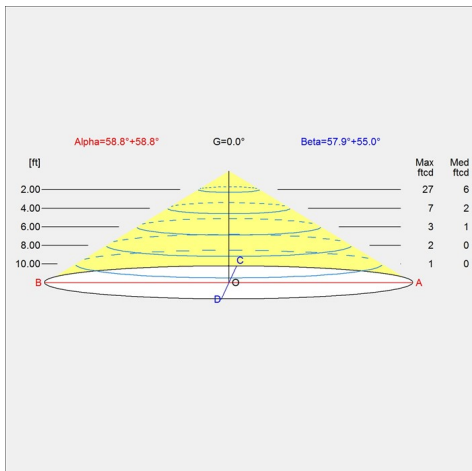

Weight

Min: 2.967 lbs Max: 3.377 lbs

Information

The white version is supplied with a white cable. The other versions are supplied with a black cable.

Finish

Black, Dusty blue, Electric orange, Pale petroleum, Soft lemon, Stainless steel polished, Warm grey, Warm sand, White

Light distribution diagrams

For the full data set on all variants, see louispoulsen.com.

Cartesian