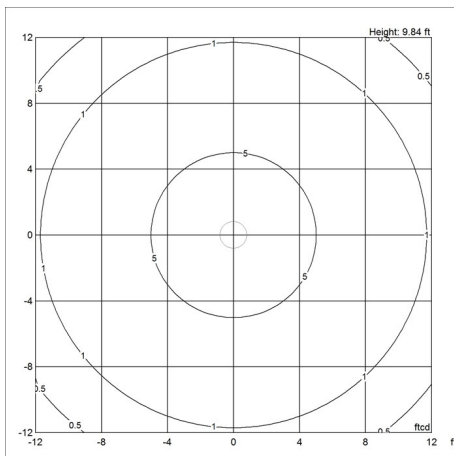

# Light distribution diagrams

Cartesian

Isolux

Polar

## Data specifications

Colour

White matt

Length

500

**Patera Oval Pendant**

Width	<b>500</b>
Built-in Height	-
Class	<b>I</b>
Standby (W)	<b>&lt; 0,15</b>
Inrush Current	<b>28A / 165 µs</b>
Kelvin	<b>2700</b>
SDCM	<b>3</b>
Watt	<b>41</b>
Light control	<b>Dali</b>
UGR Transversal / Axial	<b>16.3/16.3</b>
Driver life	<b>&gt;100.000</b>