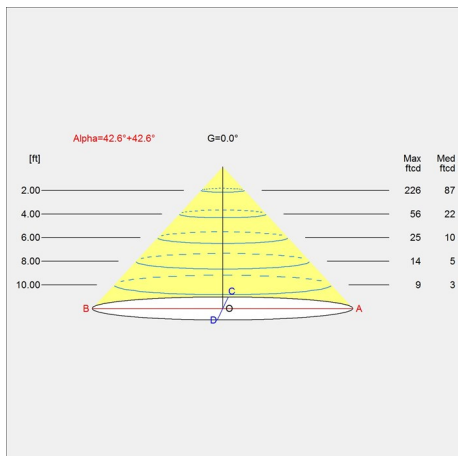

# Light distribution diagrams

Cartesian

Isolux

Polar

## Data specifications

Colour

White matt

Length

500

**Patera Oval Pendant**

Width	<b>500</b>
Built-in Height	-
Class	<b>I</b>
Standby (W)	<b>&lt; 0,15</b>
Inrush Current	<b>28A / 165 µs</b>
Kelvin	<b>2700</b>
SDCM	<b>3</b>
Watt	<b>41</b>
Light control	<b>Dali</b>
UGR Transversal / Axial	<b>16.3/16.3</b>
Driver life	<b>&gt;100.000</b>