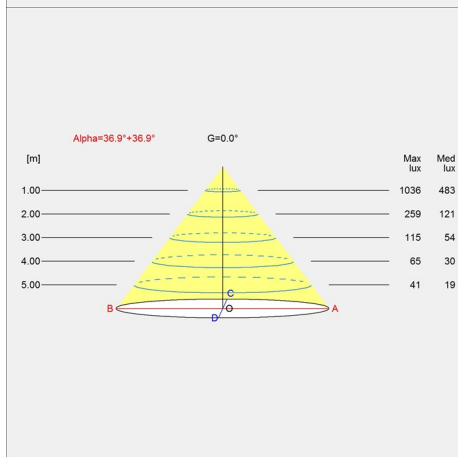

# Light distribution diagrams

Cartesian

Isolux

Polar

## Data specifications

Colour

White matt

Length

500

**Patera Oval Pendant**

Width	<b>500</b>
Built-in Height	-
Class	<b>I</b>
Standby (W)	<b>&lt; 0,15</b>
Inrush Current	<b>28A / 165 µs</b>
Kelvin	<b>2700</b>
SDCM	<b>3</b>
Watt	<b>41</b>
Light control	<b>Dali</b>
UGR Transversal / Axial	<b>16.3/16.3</b>
Driver life	<b>&gt;100.000</b>