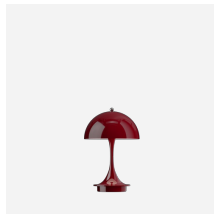

PANTHELLA FLOOR LAMP

The fixture emits a glare-free, soft and comfortable illumination. The opal acrylic shade leaves a diffused comfortable light atmosphere due to the translucent shade, the downward reflection from the inner shade and the reflection from the trumpet stem.

Mounting

2.5 m. Cord with plug. On/off foot switch provided.

Finish

White opal acrylic.

Materials

Shade: Injection moulded white opal acrylic. Base: White, injection moulded ABS. Housing: White, injection moulded ABS. Diffuser : Injection moulded opal pmma.

NJP Floor Lamp

VL 38 Floor Lamp

Yuh Floor Lamp

VL Studio Table/Floor Lamp

Keglen Floor Lamp

Moonsetter

Panthea 160 Portable Lamp

Enigma Pendant

Mounting

Portable fixture plugs into standard wall outlet.

Light description

The fixture emits glare free, comfortable light.
Top hemispherical shade reflects light downwards

Design

Verner Panton

Material

Shade: opal acrylic, 1.5mm (0.06") thick.
Base: injection molded white ABS, 1.5mm (0.06") thick.
Stem: extruded steel, white wet painted, 1.5mm (0.06") thick.
Switch: on/off, phenolic, on cord.
Socket: Porcelain, medium base for A-19, frosted envelope lamps.