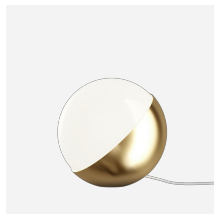

VL Studio Table/Floor Lamp