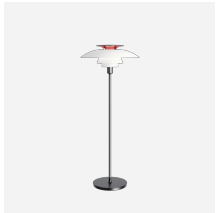

PANTHELLA FLOOR LAMP

The fixture emits a glare-free, soft and comfortable illumination. The opal acrylic shade leaves a diffused comfortable light atmosphere due to the translucent shade, the downward reflection from the inner shade and the reflection from the trumpet stem.

Mounting

2.5 m. Cord with plug. On/off foot switch provided.

Finish

White opal acrylic.

Materials

Shade: Injection moulded white opal acrylic. Base: White, injection moulded ABS. Housing: White, injection moulded ABS. Diffuser : Injection moulded opal pmma.

Light source

1x53W E27

Related products

PH Artichoke Glass

Panthea 400 Table Lamp

AJ Floor Lamp

PH 80 Floor Lamp

Patera Pendant

Mounting

Portable fixture plugs into standard wall outlet.

Light description

The fixture emits glare free, comfortable light.
Top hemispherical shade reflects light downwards

Design

Verner Panton

Material

Shade: opal acrylic, 1.5mm (0.06") thick.
Base: injection molded white ABS, 1.5mm (0.06") thick.
Stem: extruded steel, white wet painted, 1.5mm (0.06") thick.
Switch: on/off, phenolic, on cord.
Socket: Porcelain, medium base for A-19, frosted envelope lamps.