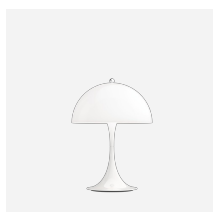

# PANTHELLA 320 TABLE LAMP

The fixture emits a soft, comfortable, glare-free, light. The metal-shade versions direct the light directly downward, creating a pleasant illumination due to the inner white-painted shade and the reflection from the trumpet-shaped stem. The opal acrylic produces a diffused, comfortable light due to the translucent shade, the downward reflection from the inner shade, and the reflection from the trumpet-shaped stem.

### Information

White cord on white opal and metallised brass versions. Black cord on grey opal and chrome versions.

## Related products

Panthella 400 Table Lamp

Panthella Floor

Panthella 250 Table Lamp

Panthella 160 Portable Metal

Panthella 160 Portable

Panthella 250 Portable

## Product variants

Colour	Cable type	Light source	Class
 Brass metallised	Black cord	1x7.5W E14	-
 Grey opal acrylic	White cord		II
 High lustre chrome plated			
 White opal acrylic			