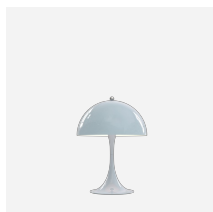

Panthella 250 Table Lamp