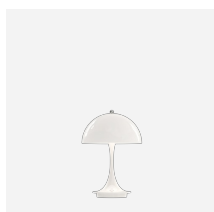

# PANTHELLA 320 TABLE LAMP

The fixture emits a soft, comfortable, glare-free, light. The metal-shade versions direct the light directly downward, creating a pleasant illumination due to the inner white-painted shade and the reflection from the trumpet-shaped stem. The opal acrylic produces a diffused, comfortable light due to the translucent shade, the downward reflection from the inner shade, and the reflection from the trumpet-shaped stem.

### Information

White cord on white opal and metallised brass versions. Black cord on grey opal and chrome versions.

## Related products

Panthella 400 Table Lamp

Panthella Floor

Panthella 250 Table Lamp

Panthella 160 Portable Metal

Panthella 160 Portable

Panthella 250 Portable

## Product variants

Colour	Cable type	Light source	Class
 Brass metallised	Black cord	1x7.5W E14	-
 Grey opal acrylic	White cord		II
 High lustre chrome plated			
 White opal acrylic			