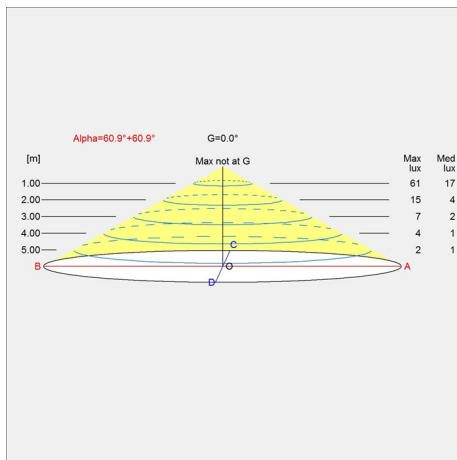

Design

Verner Panton

Weight

Min: 1.5 kg Max: 1.5 kg

Finish

Brass metallised, Grey opal acryl, High lustre chrome plated, White opal acryl

Light distribution diagrams

Cartesian