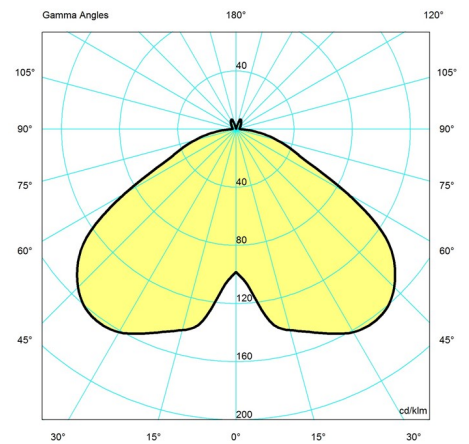

### Light source

1x7.5W E14<br />Max. diameter: 48 mm<br />Max. height: 83 mm

# Light distribution diagrams

Cartesian

Isolux

Polar