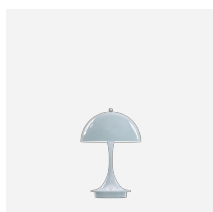

# PANTHELLA 320 TABLE LAMP

The fixture emits a soft, comfortable, glare-free, light. The metal-shade versions direct the light directly downward, creating a pleasant illumination due to the inner white-painted shade and the reflection from the trumpet-shaped stem. The opal acrylic produces a diffused, comfortable light due to the translucent shade, the downward reflection from the inner shade, and the reflection from the trumpet-shaped stem.

### Information

White cord on white opal and metallised brass versions. Black cord on grey opal and chrome versions.

## Related products

Panthella 400 Table Lamp

Panthella Floor

Panthella 250 Table Lamp

Panthella 160 Portable Metal

Panthella 160 Portable

Panthella 250 Portable

## Product variants

Colour	Cable type	Light source	Class
 Brass metallised	Black cord	1x7.5W E14	-
 Grey opal acrylic	White cord		II
 High lustre chrome plated			
 White opal acrylic			