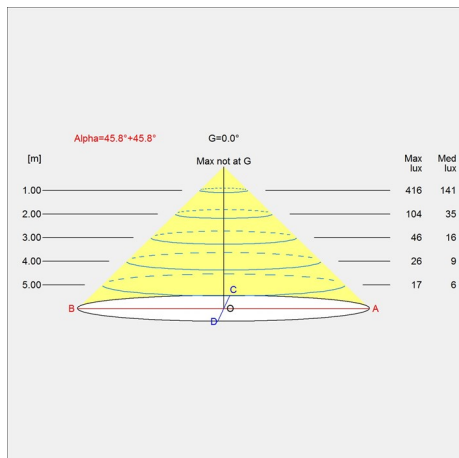

# Light distribution diagrams

Cartesian

Isolux

Polar

## Data specifications

Colour	<b>Monochrome blue</b>
Width	<b>500</b>
Built-in Height	-
Class	<b>II</b>
Standby (W)	-
Inrush Current	-
Kelvin	-
SDCM	-
Watt	<b>22</b>
Light control	-
UGR Transversal / Axial	<b>12.9/12.9</b>
Driver life	-