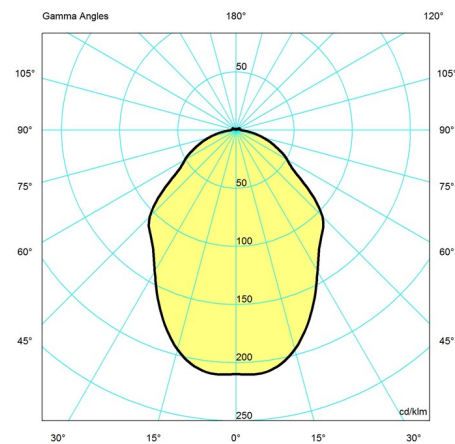

# Light distribution diagrams

Cartesian

Isolux

Polar

## Data specifications

Colour	<b>Hues of orange</b>
Width	<b>500</b>
Built-in Height	-
Class	<b>II</b>
Standby (W)	-
Inrush Current	-
Kelvin	-
SDCM	-
Watt	<b>22</b>
Light control	-
UGR Transversal / Axial	<b>14.1/14.1</b>
Driver life	-