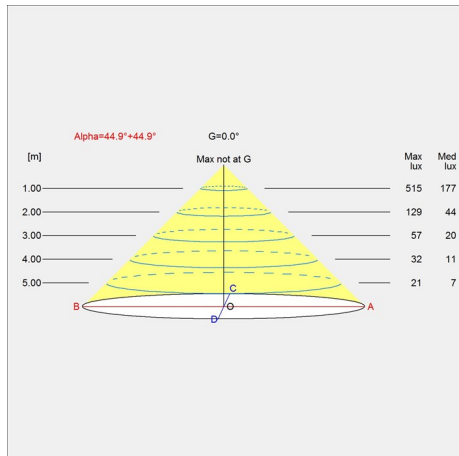

# Light distribution diagrams

Cartesian

Isolux

Polar

## Data specifications

Colour	<b>Hues of orange</b>
Width	<b>500</b>
Built-in Height	-
Class	<b>II</b>
Standby (W)	-
Inrush Current	-
Kelvin	-
SDCM	-
Watt	<b>22</b>
Light control	-
UGR Transversal / Axial	<b>14.1/14.1</b>
Driver life	-

Length	<b>500</b>
Height	<b>267</b>
IP class	<b>20</b>
Net Weight	<b>4.6</b>
Power Factor (P = 100 % / P = 50 %)	-
Light source	<b>1x75W E27</b>
CRI	-
Lumen	<b>1113</b>
Efficacy	<b>51</b>
Min. Dim Level (%)	-
L80B50 (hours)	-