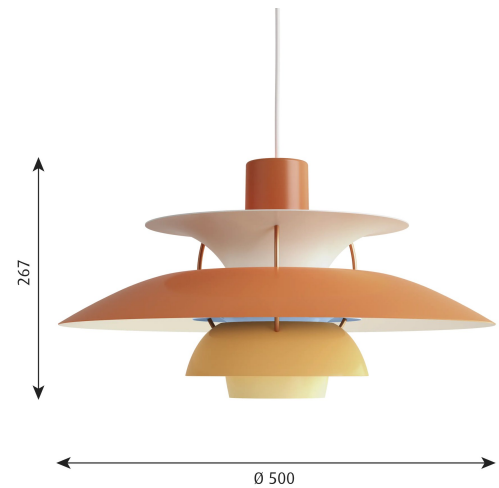

Product info

Environmental Product Specification

This product is compliant with the requirements contained in the European Directives, RoHS Directive 2011/65 and 2015/863. This product is designed so that 100% of the product can be disassembled and reused.

Mounting

3 m. Textile cord.
 Canopy included.

Finish

Powder coated: White Classic, White Modern and Metal finishes.
 Wet painted: Monochromes, Pastels and Hues Of finishes.

Materials

Shades and anti-glare disc: Spun copper, brass, or aluminium.
 Lower shade: Spun steel.
 Spacers: Rolled aluminium.
 Diffuser: Frosted glass.

Sizes and weights

width x Height x Length (mm) | 500 x 267 x 500 Max 7.7 kg

Class

Ingress protection IP20. Electric shock protection II w/o ground.

Light source

1x75W E27