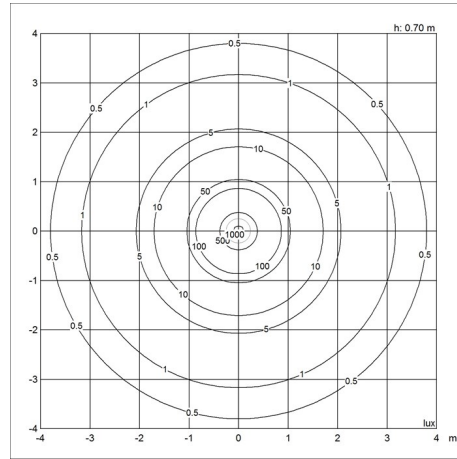

# Light distribution diagrams

Cartesian

Isolux

Polar

## Data specifications

Colour	<b>Hues of rose</b>
Width	<b>500</b>
Built-in Height	-
Class	<b>II</b>
Standby (W)	-
Inrush Current	-
Kelvin	-
SDCM	-
Watt	<b>22</b>
Light control	-
UGR Transversal / Axial	<b>14.1/14.1</b>
Driver life	-