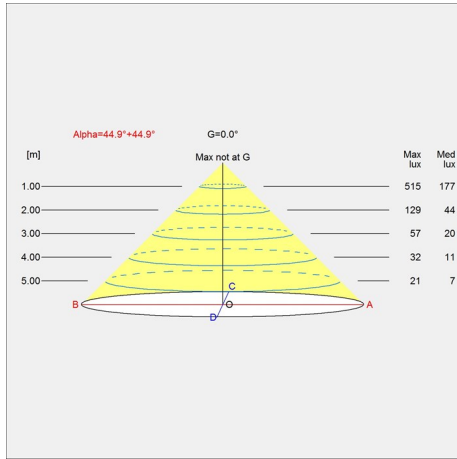

# Light distribution diagrams

Cartesian

Isolux

Polar

## Data specifications

Colour	<b>Hues of rose</b>
Width	<b>500</b>
Built-in Height	-
Class	<b>II</b>
Standby (W)	-
Inrush Current	-
Kelvin	-
SDCM	-
Watt	<b>22</b>
Light control	-
UGR Transversal / Axial	<b>14.1/14.1</b>
Driver life	-