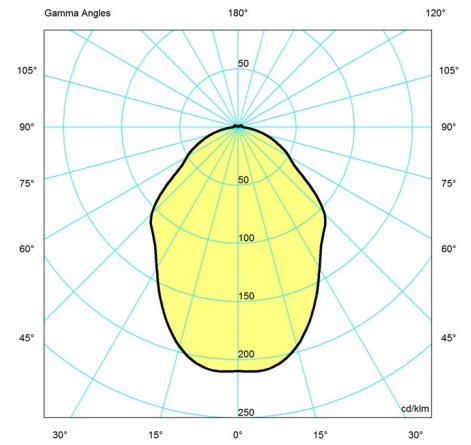

# Light distribution diagrams

Cartesian

Isolux

Polar

## Data specifications

Colour	<b>Hues of rose</b>
Width	<b>500</b>
Built-in Height	-
Class	<b>II</b>
Standby (W)	-
Inrush Current	-
Kelvin	-
SDCM	-
Watt	<b>22</b>
Light control	-
UGR Transversal / Axial	<b>14.1/14.1</b>
Driver life	-