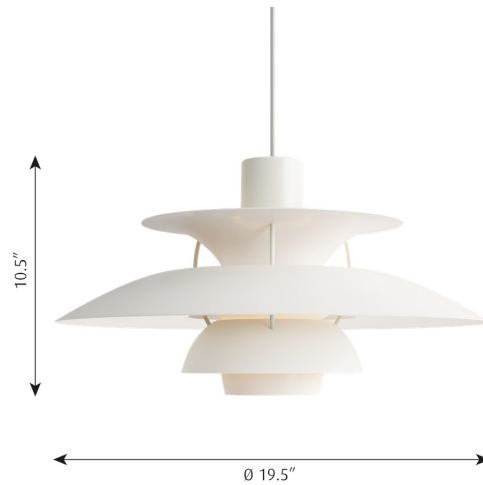

PH 5

Designed by Poul Henningsen

Description

The fixture provides a comfortable, glare-free light based on the principle of Poul Henningsen's reflective three-shade system, which directs the majority of the light downward. It emits a lateral light as well as illuminating itself, providing a soft radiance from within its core. The lower shade is fitted with a frosted-glass diffuser to ensure that the downwardly directed light is 100% glare-free.

Variants

VARIANT NUMBER	COLOR, RAL	W / H / L (IN) / W (LB)
5741918032	HUES OF ROSE, 329	19.5 / 10.5 / 19.5 IN / 4.9 LB
5741918045	HUES OF GREY, 333	19.5 / 10.5 / 19.5 IN / 4.9 LB
5741918058	HUES OF ORANGE, 328	19.5 / 10.5 / 19.5 IN / 4.9 LB
5741918061	HUES OF RED, 330	19.5 / 10.5 / 19.5 IN / 4.9 LB
5741918074	HUES OF GREEN, 331	19.5 / 10.5 / 19.5 IN / 4.9 LB
5741918087	HUES OF BLUE, 332	19.5 / 10.5 / 19.5 IN / 4.9 LB
5741918090	COP LAC, 930	19.5 / 10.5 / 19.5 IN / 8.0 LB
5741918100	WHITE MODERN, 337	19.5 / 10.5 / 19.5 IN / 4.9 LB
5741918113	WHITE CLASSIC, 336	19.5 / 10.5 / 19.5 IN / 4.7 LB
5741919277	BRASS, 936	19.5 / 10.5 / 19.5 IN / 7.0 LB
5741934207	MONOCHROME BLUE	19.5 / 10.5 / 19.5 IN / 4.8 LB
5741934304	MONOCHROME WHITE	19.5 / 10.5 / 19.5 IN / 4.9 LB
5741934854	MONOCHROME BLACK	19.5 / 10.5 / 19.5 IN / 4.9 LB
5741940042	MONOCHROME PALE ROSE	19.5 / 10.5 / 19.5 IN / 4.8 LB
5741940097	MONOCHROME OYSTER GREY	19.5 / 10.5 / 19.5 IN / 4.8 LB

5741940149
5741940194

PASTELS BLUE ROSE PEACH
PASTELS OYSTER BLUE ROSE

19.5 / 10.5 / 19.5 IN / 4.9 LB
19.5 / 10.5 / 19.5 IN / 4.9 LB

Materials & Finishes

MATERIALS

Lower shade: Spun steel.

Other shades and anti-glare disc: Spun aluminium, spun copper or spun brass. Struts: Rolled aluminium.