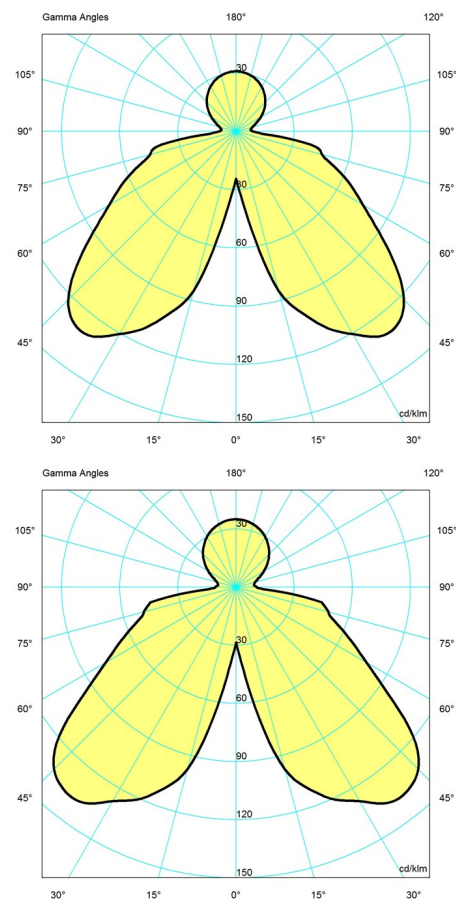

Spare parts & accessories

Product

PH 3½-2½ Floor/Table Lamp middle shade glass Opal
PH 3½-2½ Table/Floor Lamp lower shade glass Opal
PH 3½-2½ Table/Floor Lamp top shade glass Opal
Finger screw SS M3X12 lower
Finger screw SS M2X8 middle
Finger screw M2X8 middle
Finger screw M3X12 lower

Variant number

5744162241
5744162254
5744162267
5744610528
5744611116
5744611271
5744611284