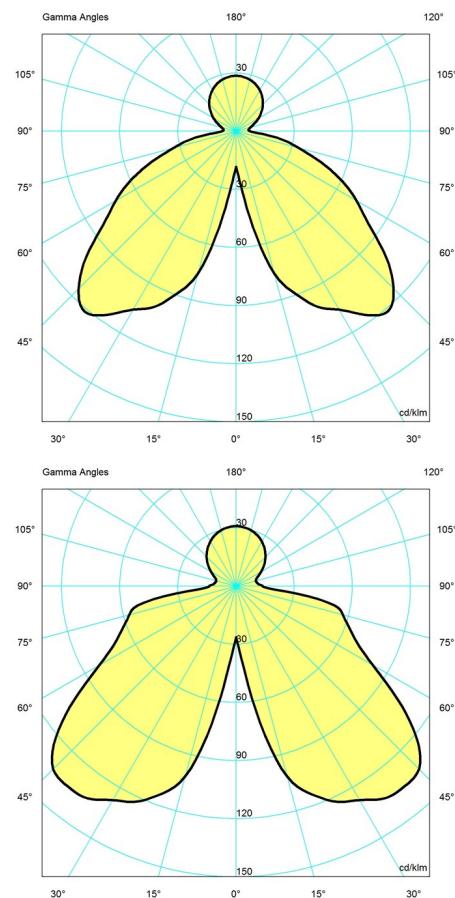

PH 3½-2½ TABLE LAMP

The fixture is designed based on the principle of a reflective three-shade system, which directs the majority of the light downwards. The shades are made of mouth-blown opal three-layer glass, which is glossy on top and sandblasted matt on the underside, giving a soft and diffused light distribution.

Finish

Black metallised, Brass metallised, High lustre chrome plated

Light distribution diagrams

Cartesian

Isolux

Polar

Cartesian

Isolux