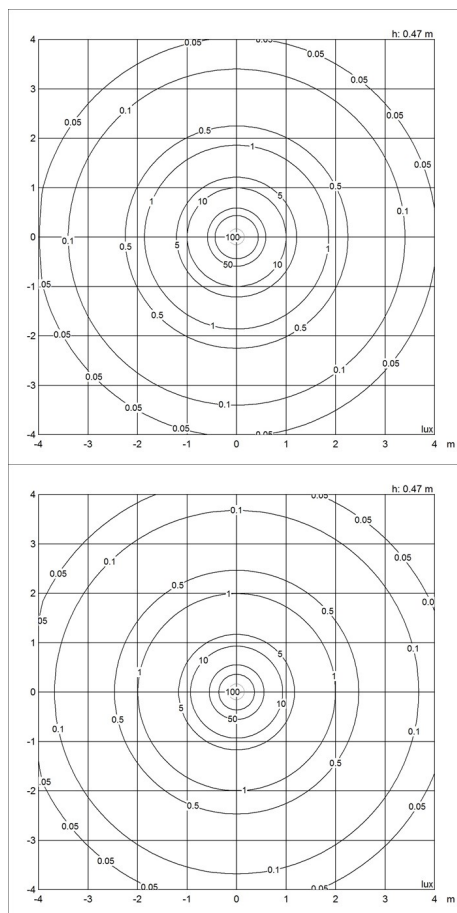

Finish

Black metallised, Brass metallised, High lustre chrome plated

Light distribution diagrams

Cartesian

Isolux

Polar

Cartesian

Isolux