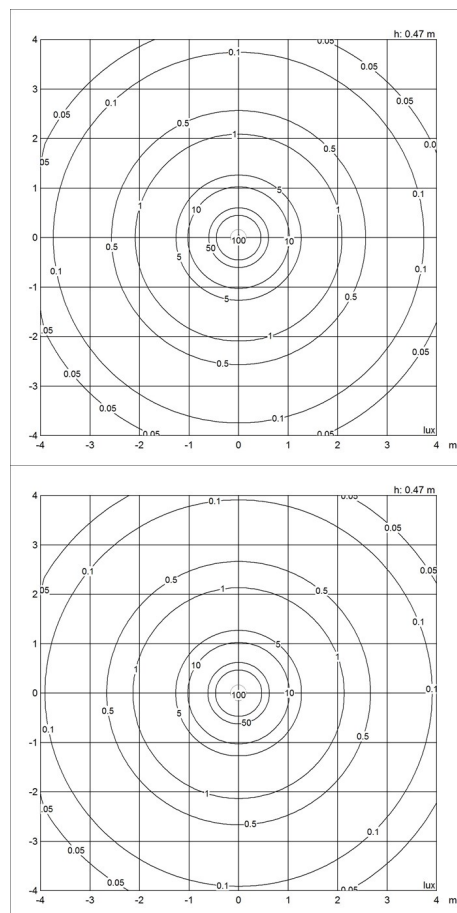

Finish

Black metallised, Brass metallised, High lustre chrome plated

Light distribution diagrams

Cartesian

Isolux

Polar

Cartesian

Isolux