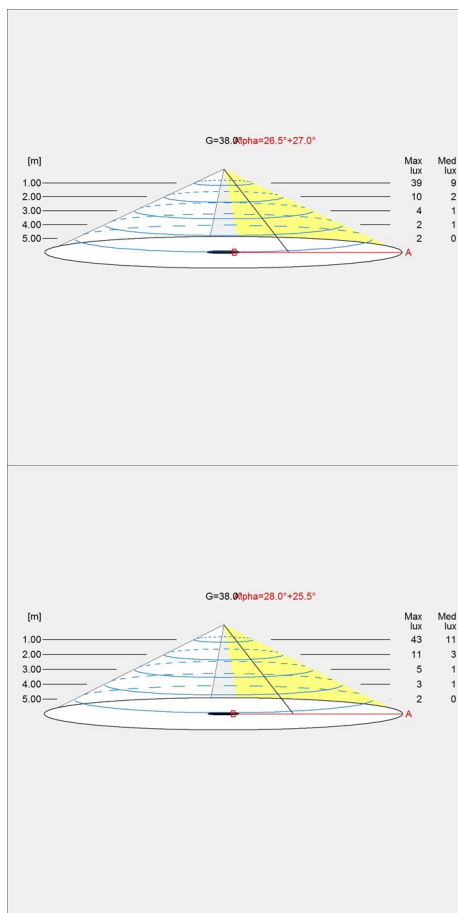

Finish

Black metallised, Brass metallised, High lustre chrome plated

Light distribution diagrams

Cartesian

Isolux

Polar

Cartesian

Isolux