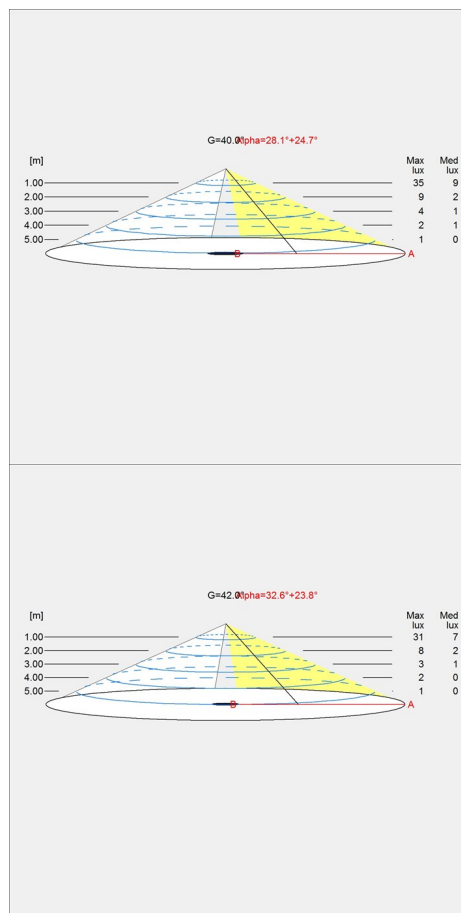

Design

Poul Henningsen

Weight

Min: 6.5 kg Max: 6.6 kg

Finish

Black metallised, Brass metallised, High lustre chrome plated

Light distribution diagrams

Cartesian