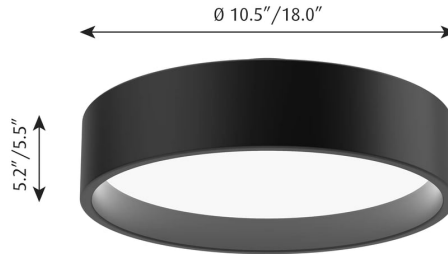

LP CIRCLE SURFACE

, , Designed by Mikkel Beedholm/KHR Architecture

Type:

Product:

Project:

Modified:

Technical specifications

Materials

Reflector and top cover: Deep drawn aluminum. Diffuser: Acrylic, frosted or micro prismatic. Installation frame: Galvanized steel brackets.

Finishes

White, black, pale petroleum, or yellow. Powder coated.

Mounting

Surface: Mounted directly to finished surface over a recessed 4" octagonal junction box. For mounting instructions, see download section on the product detail page.

Information

Electrical:

System Wattage: 17W or 30W
LED Wattage: 16 W or 28 W
Delivered lumens: 1,020 - 2,424
Efficacy: 60.0 lm/W - 80.8 lm/W

SPECIFICATION NOTES

- Ø 10.5 IN available only in 17W.
- Ø 18 IN available only in 30W.
- 4000K Light Source available only with white finish.
- Tunable white available only with white finish.

Variant Options