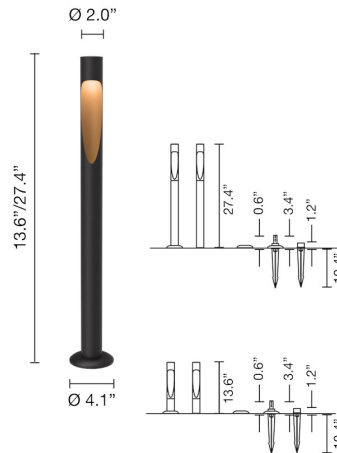

FLINDT GARDEN BOLLARD

, , Designed by Christian Flindt

Type:

Product:

Project:

Modified:

Technical specifications

Materials

Top/Base plate: die-cast aluminum.
Post: extruded aluminum.

Finishes

Textured, powder coated paint in Natural Aluminum, Corten, or Black.

Mounting

The bollard requires a separate, 24V or 230V DC power supply.

Flindt Garden with an integrated driver (230V) is available with a baseplate and anchor mounting. A mounting fixture is available as a spare part.

Flindt Garden without an adapter (24V) must be connected to an external adapter. The adapter must be brought separately. A maximum of 6 Garden bollards (6,5 W) can be run by one adapter.

The maximum distance to the last bollard is 30 m. Stem: Ø50 mm.

Spike mounted bollard(Plug&Play): For use in soil or gravel; includes weather-proof cables and connectors for above-ground runs.

Anchor mounted bollard(certified electrician): for casting in new concrete pad.

Base mounted bollard(certified electrician): Includes baseplate for anchoring to decks and floors.

Information

Electrical:

System Wattage: 6.5-8.8W

LED Wattage: 6.0W

Delivered lumens: 215-291 lm

Efficacy: 24.1 - 44.7 lm/W

Certifications:

cULus, Wet Location

Protection class IP65

IK class 06

BUG Rating: B0-U2-G0

Color Rendering: Ra≥80

LED is non-dimming.

Low Voltage power supply 24VDC is remote mounted for multiple bollards per supply. Spike mounted bollards use provided weather-proof cables and connectors for above-ground runs. Plug and play. Anchor or Base mounted bollards: installation determined by certified electrician with below ground cabling and conduit. Consult factory for remote power supply information; maximum bollards and cable distances. For the E-socket product variants, bulbs are not included. LED light source is part of the product.