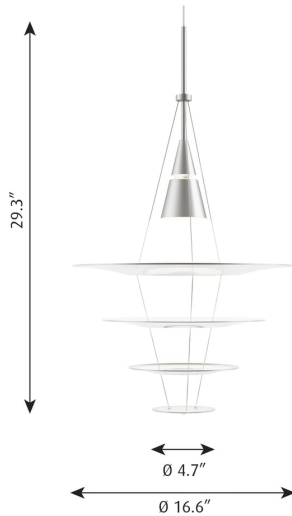

ENIGMA PENDANT

, , Designed by Shoichi Uchiyama

Type:	____
Product:	____
Project:	____
Modified:	____

Technical specifications

Materials

Cone and pendant tube: Lacquered or wet painted aluminium.
Wire: Stainless steel.
Shades: Acrylic.

Finishes

Brushed aluminium coloured or black wet painted, aluminium.
White or black acrylic shades.

Mounting

$\varnothing 825$: 1 x stainless steel aircraft cable.
Canopy: White or black.
Cord type: 2 or 3-conductor, 18 AWG white or black PVC power cord.
Cord length: 12'. For mounting instructions, see download section on the product detail page.

Information

Electrical LED:
System Wattage: 62 W
LED Wattage: 57 W
Delivered lumens: 3,401 - 5,883
Efficacy: 54.9 lm/W - 94.9 lm/W

Electrical E-socket:
System Wattage: 8W
LED Wattage: 7 W
Delivered lumens: 341 - 487
Efficacy: 42.6 lm/W - 60.9 lm/W

Certifications:
cULus, Dry Location
Protection class IP20
Controllability: 0-10V Dimming or Phase dimming.
Color Rendering LED: $Ra \geq 90$
Color Rendering E-socket: Performance dependent upon screw-base lamp used. For the E-socket product variants, bulbs are not included. LED light source is part of the product.

Variant Options

For particular variant options, please check our online Product Variants Configurator on the