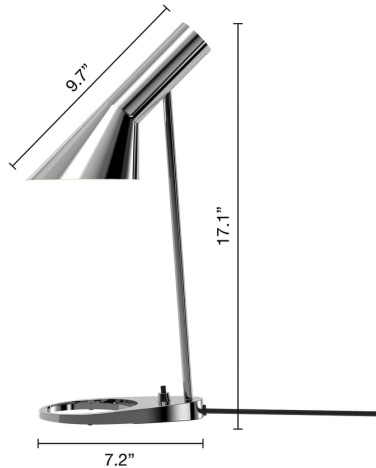

AJ MINI TABLE LAMP

, , Designed by Arne Jacobsen

Type:	____
Product:	____
Project:	____
Modified:	____

Technical specifications

Materials

Shade: Spun steel or stainless steel.

Base: Die cast zinc or stainless steel.

Stem: Steel, stainless steel or brass.

Finishes

White, Black, Pale Petroleum, Warm Sand, Soft Lemon, Electric Orange, Dusty Blue, Warm Grey, Stainless Steel Polished. Black and Warm Grey comes in solid colour or with polished brass.

Mounting

10'. Cord with plug.

On/off switch on the base. For mounting instructions, see download section on the product detail page.

Information

Please note that the brass surfaces are untreated. This means that the surface will change over time and develop a patina. For the E-socket product variants, bulbs are not included. LED light source is part of the product.

Variant Options

For particular variant options, please check our online Product Variants Configurator on the product detail page.

VARIANT	LIGHT SOURCE	VOLTAGE/FRQ	DELIVERED	FEATURES	CABLE	COLOR, RAL	W / H / L (IN) /