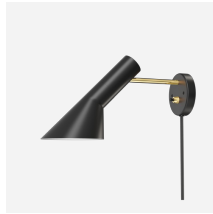

AJ Wall Lamp