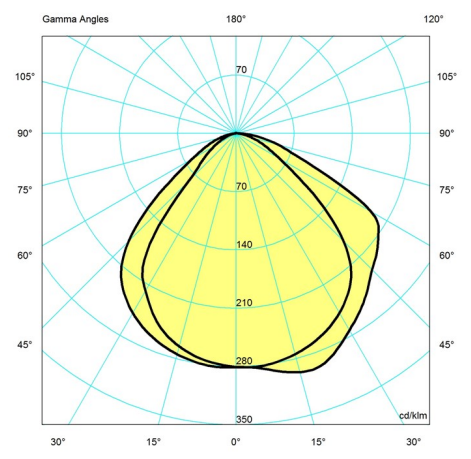

Light distribution diagrams

Cartesian

Isolux

Polar

Spare parts & accessories

Product	Variant number
Black foot switch	5717000000
White foot switch	5717000013