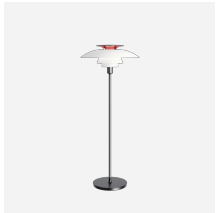

PH 80 Floor Lamp