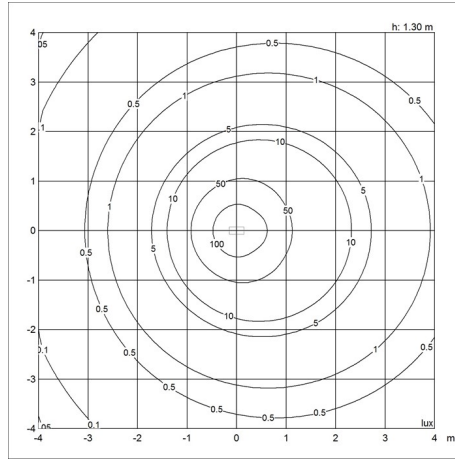

Light distribution diagrams

Isolux

Spare parts & accessories

Product	Variant number
Black foot switch	5717000000
White foot switch	5717000013