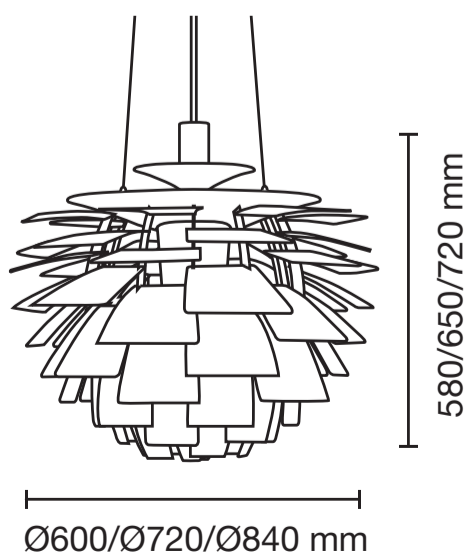

louis poulsen

PH ARTICHOKE V4

Ø 600/Ø 720/Ø 840

DESIGNED BY
POUL HENNINGSEN

Light source 광원 光源	Voltage/frequency 전압/주파수 电压/频率	Weight 무게 重量	Protection Class 보호 등급 防護等級	Ingress protection 방진방수 入口保护
Ø600: KR: Max 100W E26 CN: Max 100W E27	Max 220V/60Hz Max 220V/50Hz	Max 15,6 kg	Cl. I	IP 20
Ø720: KR: Max 100W E26 CN: Max 100W E27	Max 220V/60Hz Max 220V/50Hz	Max 18 kg		

Ø840:
KR: Max 100W E26 Max 220V/60Hz Max 25,5 kg
CN: Max 100W E27 Max 220V/50Hz

EN
Wipe off dust with a dry, soft cloth. Remove greasy spots etc. with a soft cloth dampened in lukewarm water (<50° C) with a mild detergent. Wipe immediately after with a dry cloth. Never use detergents containing abrasives and solvents.

EN
Louis Poulsen A/S disclaims any liability if a half-mirror light bulb is used. This type of light source reflects the heat and may damage/melt parts of the fixture. The installer must ensure that the ceiling can support the luminaires weight. The installer must if necessary reinforce the ceiling structure by adequate means.