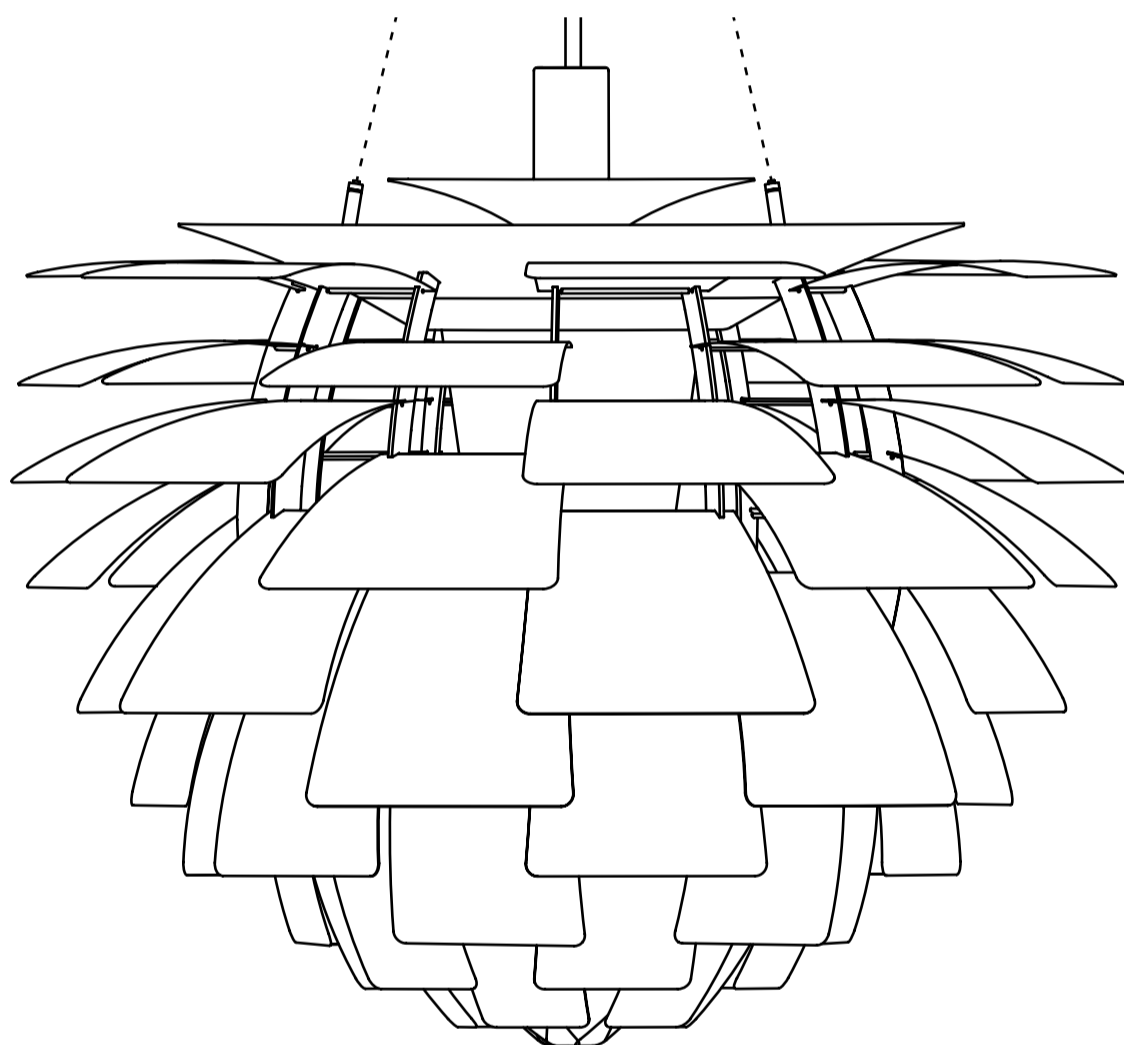

louis poulsen

PH ARTICHOKE V4

Ø 600/Ø 720/Ø 840

DESIGNED BY
POUL HENNINGSEN

Light source 광원 光源	Voltage/frequency 전압/주파수 电压/频率	Weight 무게 重量	Protection Class 보호 등급 防護等級	Ingress protection 방진방수 入口保护
Ø600: KR: Max 100W E26 CN: Max 100W E27	Max 220V/60Hz Max 220V/50Hz	Max 15,6 kg	Cl. I	IP 20
Ø720: KR: Max 100W E26 CN: Max 100W E27	Max 220V/60Hz Max 220V/50Hz	Max 18 kg		

Ø840:
KR: Max 100W E26 Max 220V/60Hz Max 25,5 kg
CN: Max 100W E27 Max 220V/50Hz

EN
Wipe off dust with a dry, soft cloth. Remove greasy spots etc. with a soft cloth dampened in lukewarm water (<50° C) with a mild detergent. Wipe immediately after with a dry cloth. Never use detergents containing abrasives and solvents.